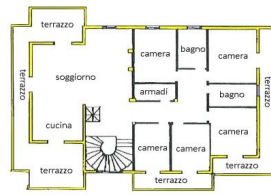

- **garage** (70 sq m), large taverna, laundry room, bathroom with shower and cellar on lower ground floor;
- **portico**, entrance hall, living room, with a large loggia, kitchen, portico, four double bedrooms, store room and two bathrooms on ground floor;
- hallway, living room with dining area and terrace, kitchen, with **terrace**, store room, five bedrooms, four of which with **terrace** and two bathrooms on first floor;
- attic area and **two terraces** on upper level accessible through a spiral staircase.

MESSAGES.PROPERTY_IMAGES

PIANO SEMINTERRATO
H. 2/20

PIANO PRIMO
H. 2/20

PIANO TERRA
H. 2/20

PIANO SECONDO
Sottotetto