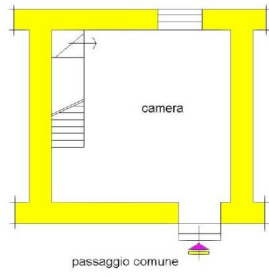

Its accommodation presents:

- Entrance hall, double bedroom and cellar on ground floor;
- Entrance, store room, kitchen/living room with fireplace, bathroom and terrace on first floor accessible both through external and internal staircase.

Kategorie

G

MESSAGES.PROPERTY_IMAGES

Piano Terra
H= mt. 2,45

Piano Primo
H= mt. 2,45