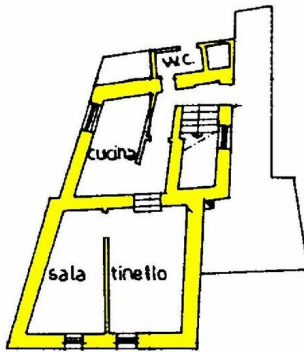

- entrance hall, bathroom, kitchenette, dining room and bedroom on ground floor;
- hall, three bedrooms and **terrace** on first floor;
- two cellars on lower ground floor.

It is possible to join to the house a piece of flat land of 762 sqm which is only 50 meters far.

Ja

Möbliert

Ja

MESSAGES.PROPERTY\_IMAGES

PIANO PRIMO

PIANO TERRA

PIANO SEMINTERRATO