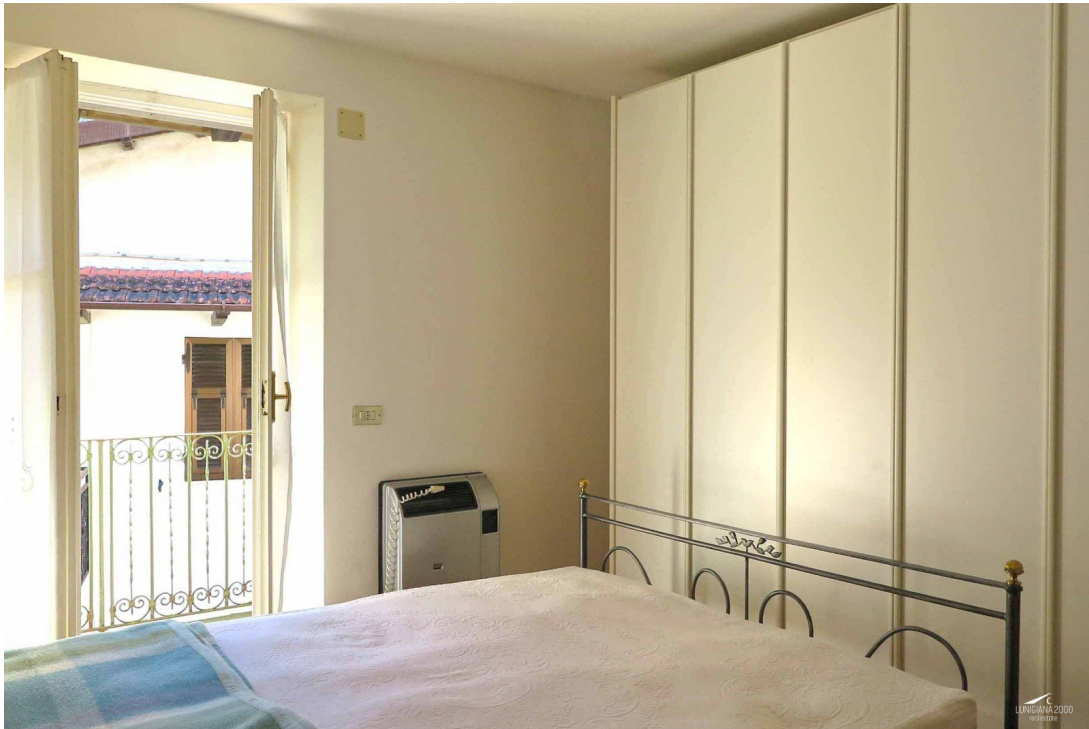

Lunigiana2000 - Real Estate in Tuscany
Italy, 54021 Bagnone (MS) - Piazza Roma, 2 - Ph. +39 0187421400 | Mob. +39 3355383266
www.lunigiana2000.com - english.info@lunigiana2000.com