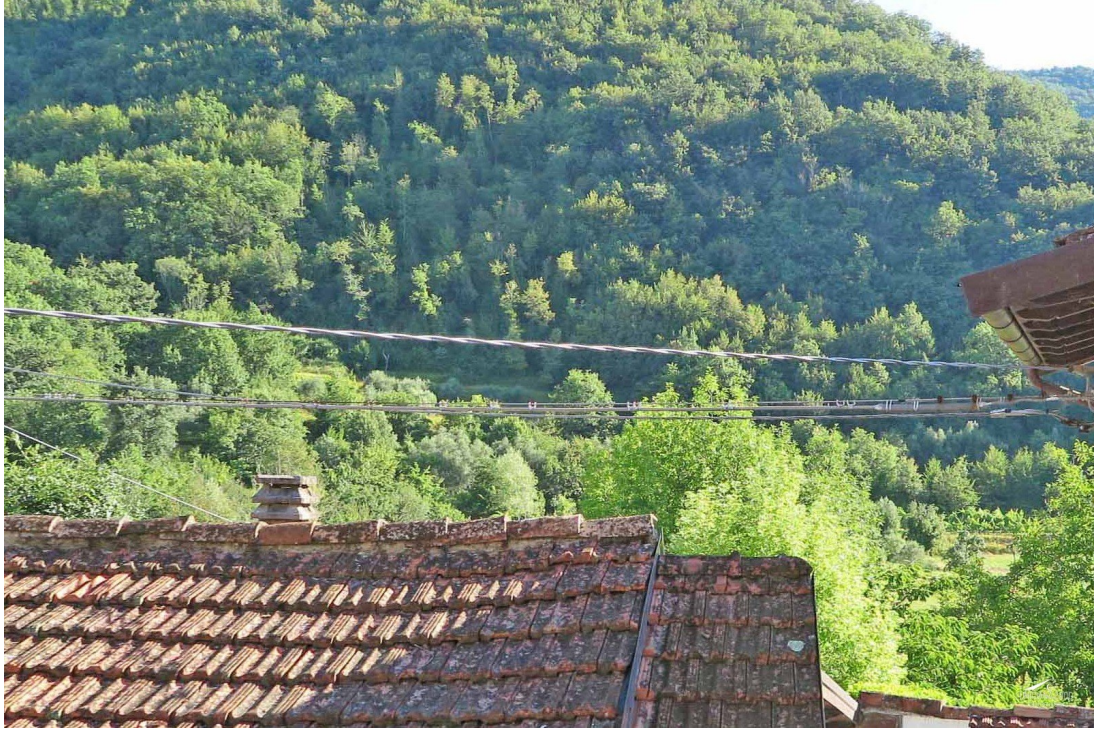

Lunigiana2000 - Real Estate in Tuscany

Italy, 54021 Bagnone (MS) - Piazza Roma, 2 - Ph. +39 0187421400 | Mob. +39 3355383266
www.lunigiana2000.com - english.info@lunigiana2000.com