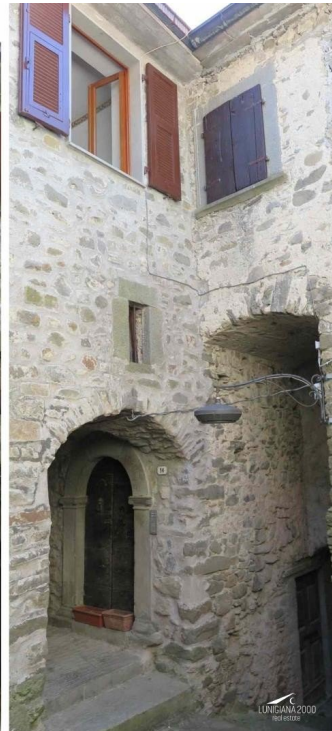

Lunigiana2000 - Real Estate in Tuscany
Italy, 54021 Bagnone (MS) - Piazza Roma, 2 - Ph. +39 0187421400 | Mob. +39 3355383266
www.lunigiana2000.com - english.info@lunigiana2000.com