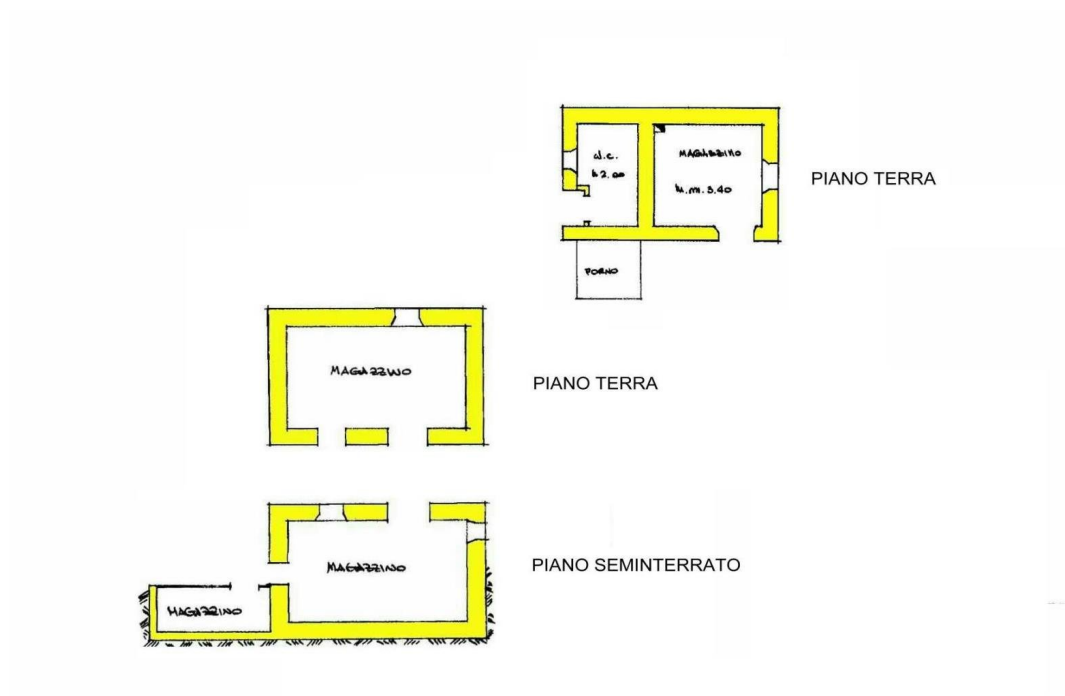

The property comprises:

- entrance hall, built-in kitchen with wood burning stove, living room, hall with cupboard, double bedroom, single bedroom, bathroom with shower and external cellar with boiler room on ground floor;

- taverna with wood burning stove, two double bedrooms, both with ensuite with shower and cellar on lower ground floor;

Stone outbuilding comprising:

- study, bathroom with shower/laundry room and outside oven.

PIANO TERRA

PIANO TERRA

PIANO SEMINTERRATO