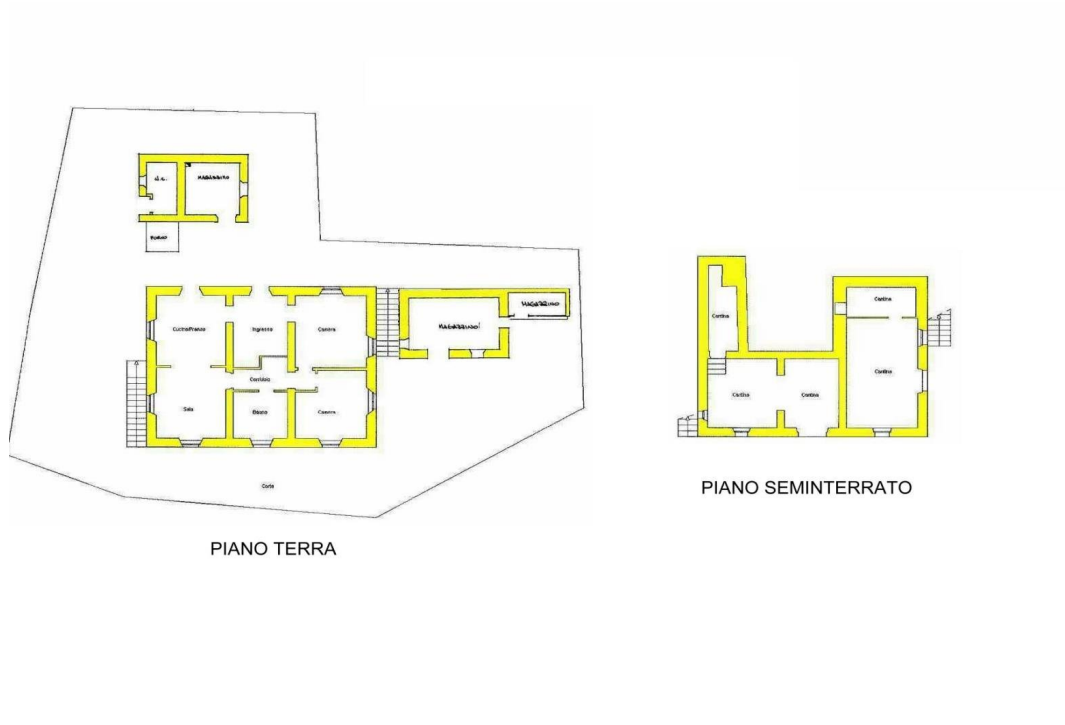

PIANO TERRA

PIANO SEMINTERRATO