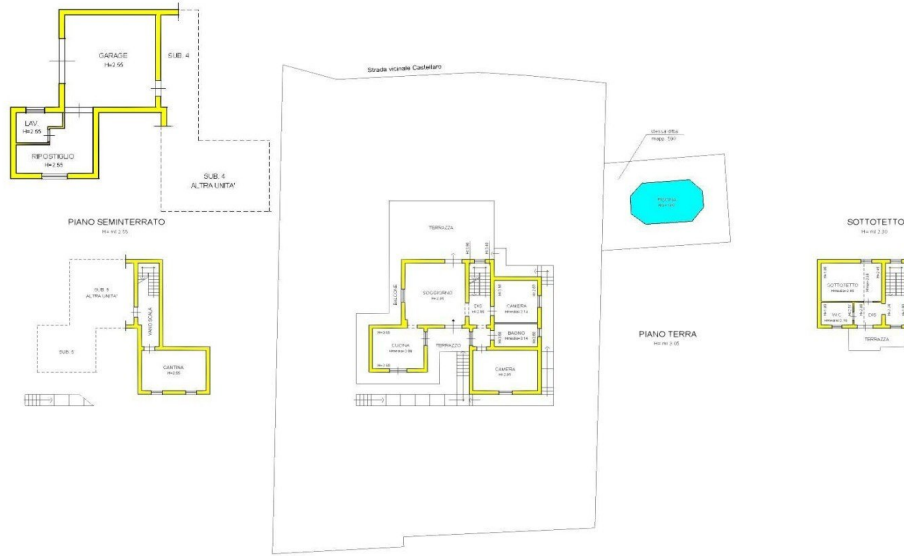

LUNIGIANA 2000
real estate