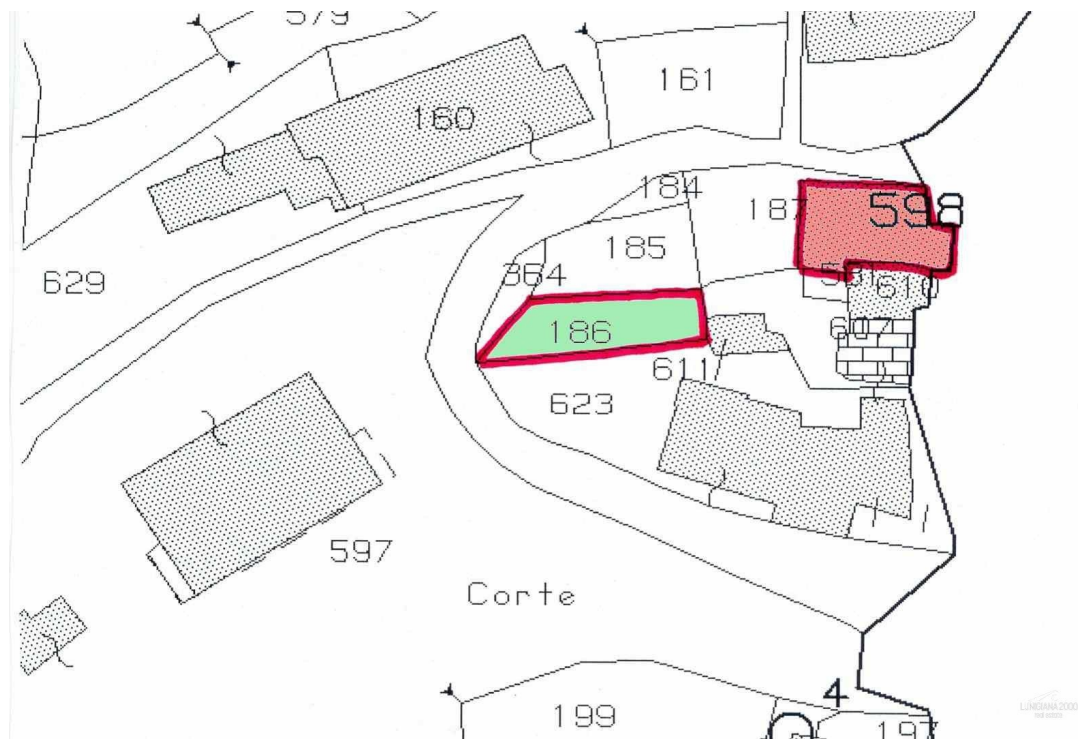

Lunigiana2000 - Real Estate in Tuscany

Italy, 54021 Bagnone (MS) - Piazza Roma, 2 - Ph. +39 0187421400 | Mob. +39 3355383266
www.lunigiana2000.com - english.info@lunigiana2000.com