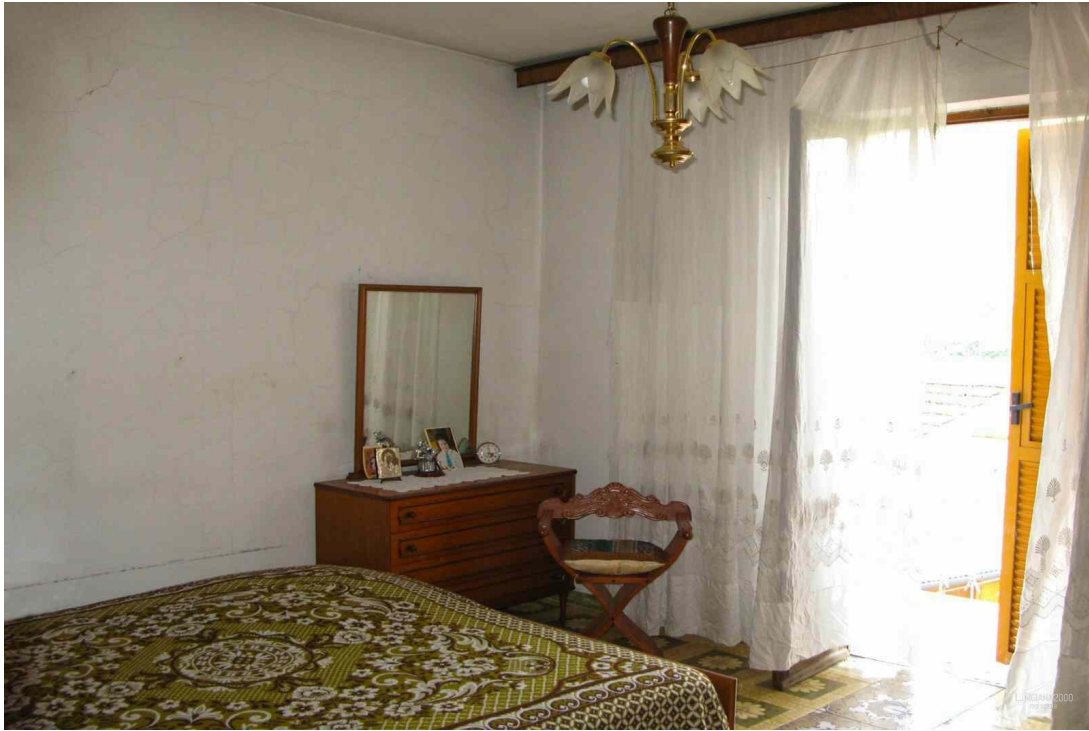

Lunigiana2000 - Real Estate in Tuscany

**Italy, 54021 Bagnone (MS) - Piazza Roma, 2 - Ph. +39 0187421400 | Mob. +39 3355383266
www.lunigiana2000.com - english.info@lunigiana2000.com**