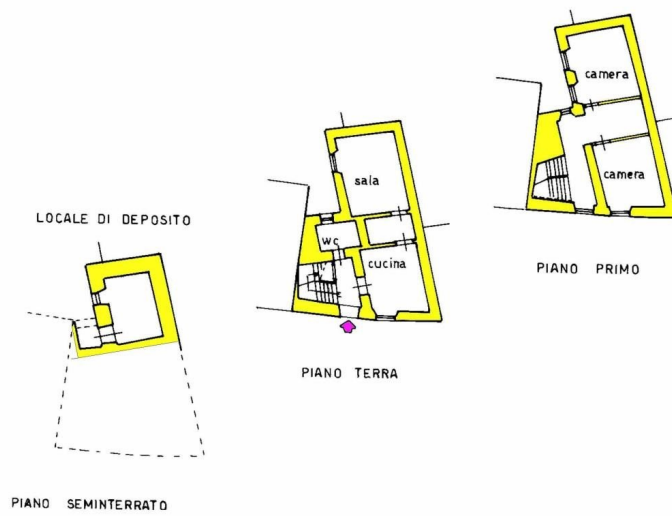

LUNIGIANA 2000
real estate