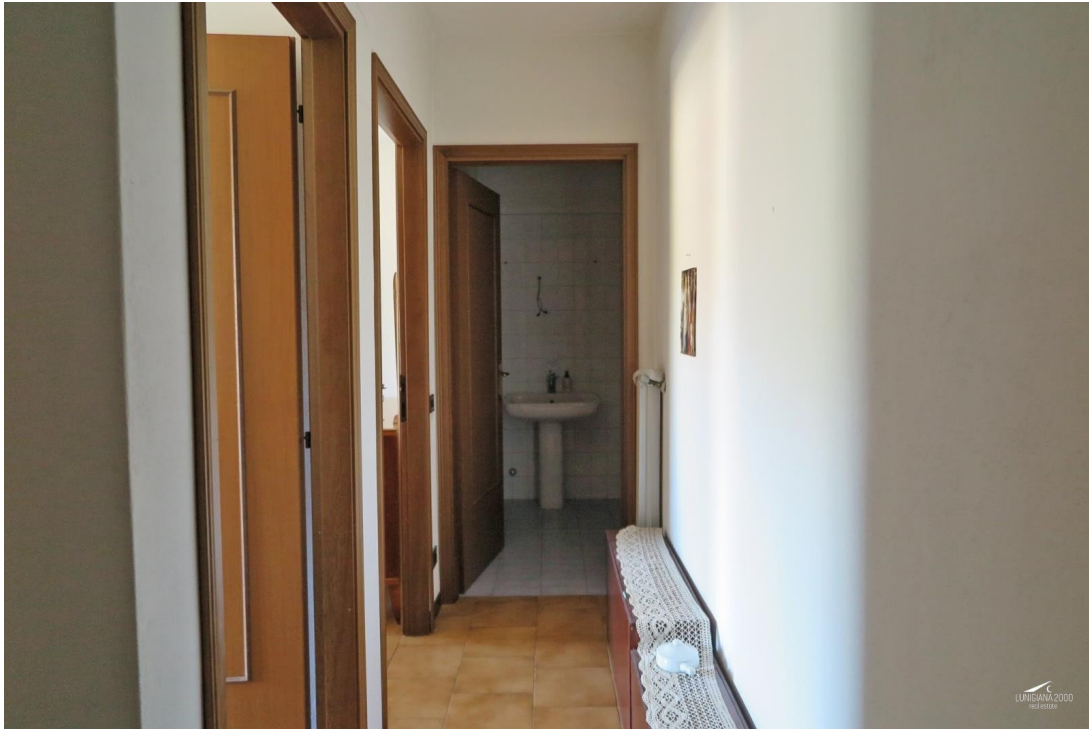

LUNIGIANA 2000
real estate

Lunigiana2000 - Real Estate in Tuscany

Italy, 54021 Bagnone (MS) - Piazza Roma, 2 - Ph. +39 0187421400 | Mob. +39 3355383266
www.lunigiana2000.com - english.info@lunigiana2000.com