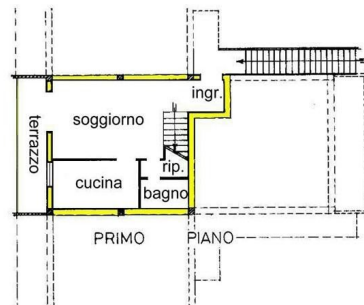

LUNIGIANA 2000
real estate

Lunigiana2000 - Real Estate in Tuscany

Italy, 54021 Bagnone (MS) - Piazza Roma, 2 - Ph. +39 0187421400 | Mob. +39 3355383266
www.lunigiana2000.com - english.info@lunigiana2000.com