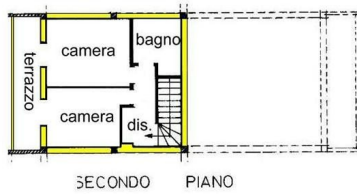

LUNIGIANA 2000
real estate

Lunigiana2000 - Real Estate in Tuscany

Italy, 54021 Bagnone (MS) - Piazza Roma, 2 - Ph. +39 0187421400 | Mob. +39 3355383266
www.lunigiana2000.com - english.info@lunigiana2000.com