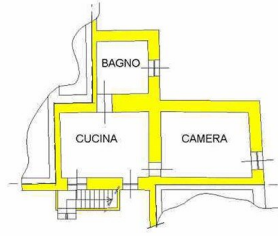

PIANO TERRA

LUNIGIANA 2000
real estate

Lunigiana2000 - Real Estate in Tuscany

Italy, 54021 Bagnone (MS) - Piazza Roma, 2 - Ph. +39 0187421400 | Mob. +39 3355383266
www.lunigiana2000.com - english.info@lunigiana2000.com