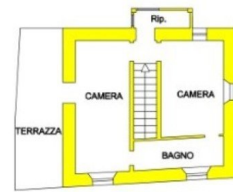

Lunigiana2000 - Real Estate in Tuscany

Italy, 54021 Bagnone (MS) - Piazza Roma, 2 - Ph. +39 0187421400 | Mob. +39 3355383266
www.lunigiana2000.com - english.info@lunigiana2000.com

PIANO SEMINTERRATO

PIANO TERRA