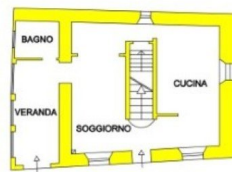

Lunigiana2000 - Real Estate in Tuscany

Italy, 54021 Bagnone (MS) - Piazza Roma, 2 - Ph. +39 0187421400 | Mob. +39 3355383266
www.lunigiana2000.com - english.info@lunigiana2000.com

PIANO SEMINTERRATO

PIANO TERRA