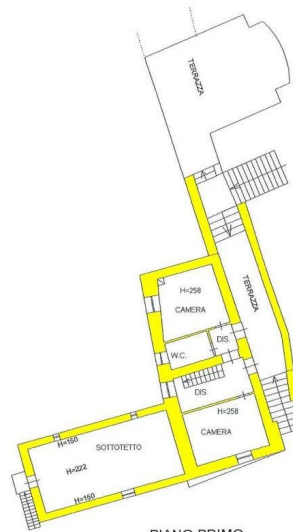

PIANO PRIMO

LUNIGIANA 2000
real estate

Lunigiana2000 - Real Estate in Tuscany

Italy, 54021 Bagnone (MS) - Piazza Roma, 2 - Ph. +39 0187421400 | Mob. +39 3355383266
www.lunigiana2000.com - english.info@lunigiana2000.com