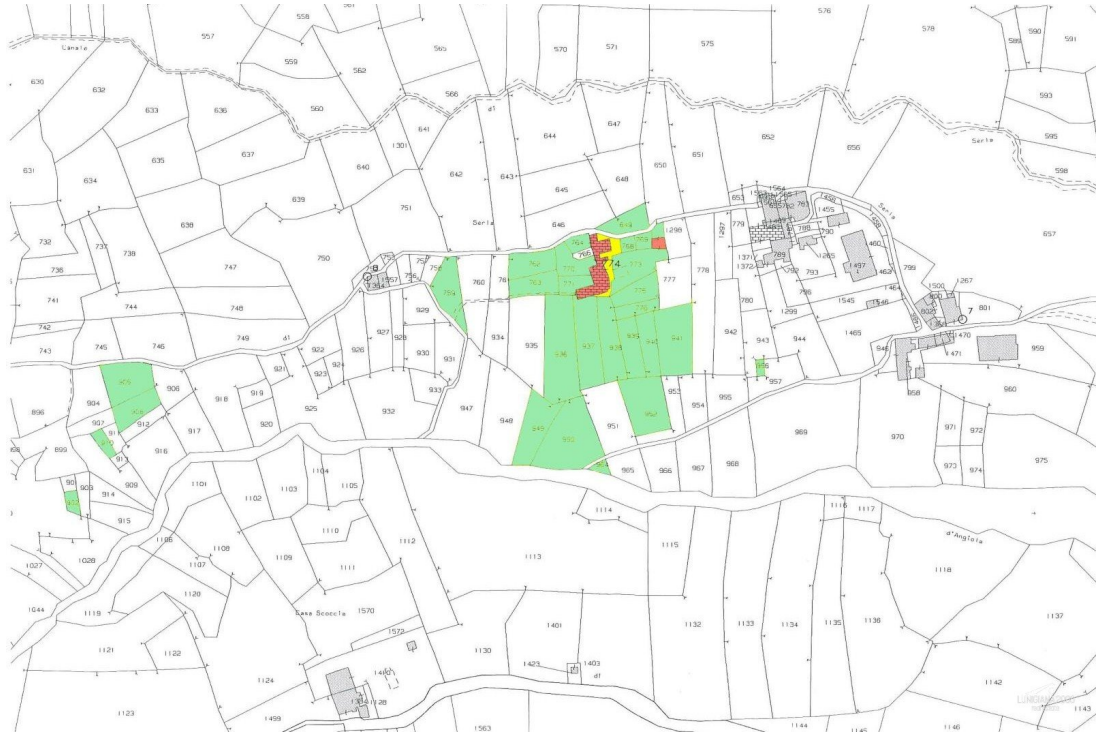

PIANO TERRA