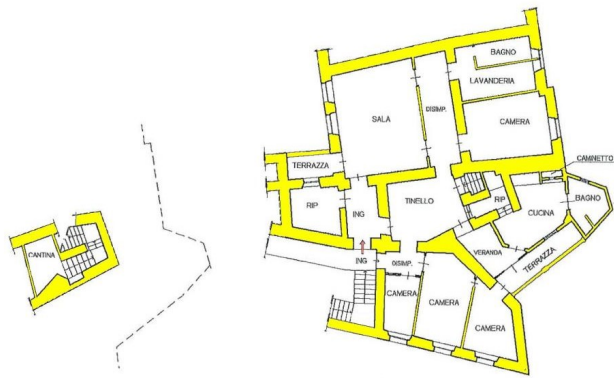

PIANO TERRA

PIANO PRIMO

LUNIGIANA 2000
real estate

Lunigiana2000 - Real Estate in Tuscany

Italy, 54021 Bagnone (MS) - Piazza Roma, 2 - Ph. +39 0187421400 | Mob. +39 3355383266
www.lunigiana2000.com - english.info@lunigiana2000.com