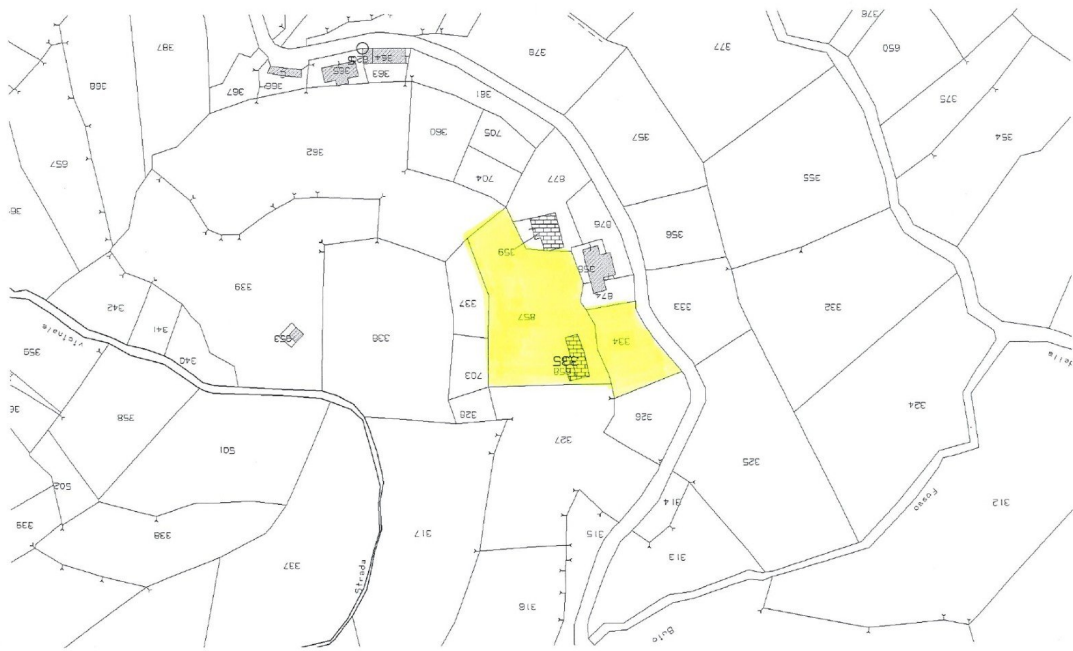

Lunigiana2000 - Real Estate in Tuscany

Italy, 54021 Bagnone (MS) - Piazza Roma, 2 - Ph. +39 0187421400 | Mob. +39 3355383266
www.lunigiana2000.com - english.info@lunigiana2000.com