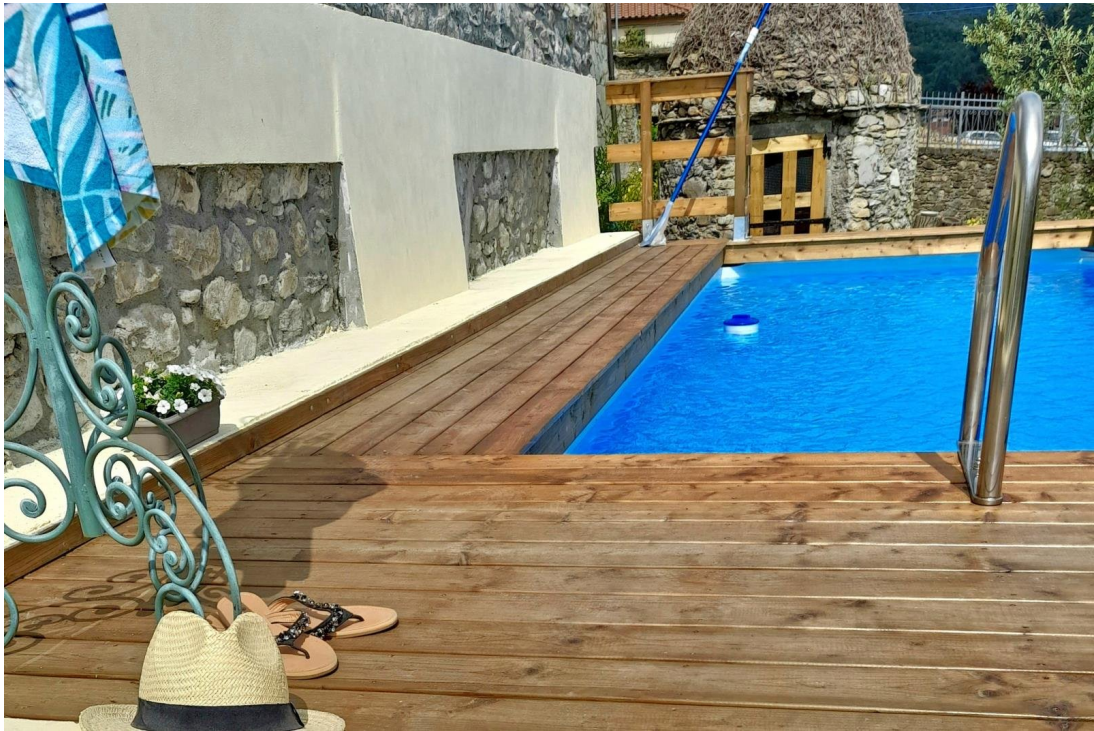

Lunigiana2000 - Real Estate in Tuscany
Italy, 54021 Bagnone (MS) - Piazza Roma, 2 - Ph. +39 0187421400 | Mob. +39 3355383266
www.lunigiana2000.com - english.info@lunigiana2000.com