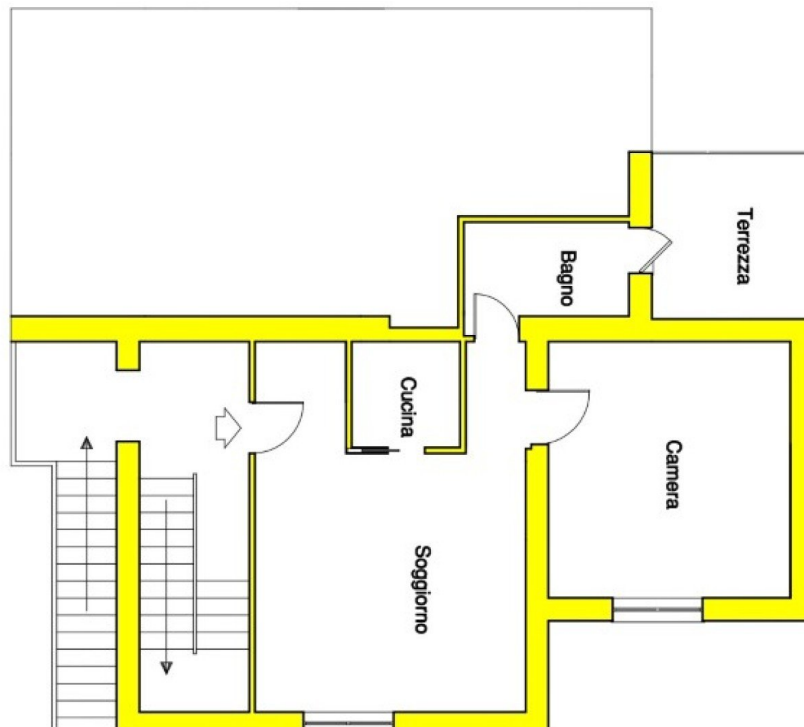

PIANO PRIMO