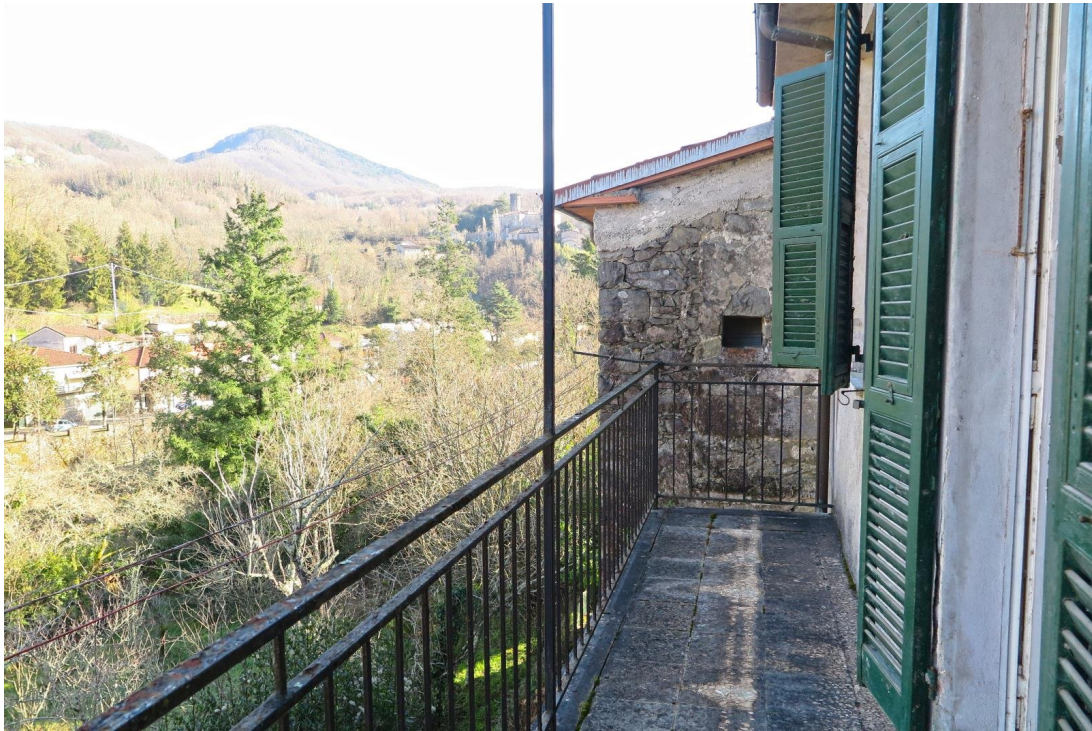

LUNIGIANA2000
real estate

Lunigiana2000 - Real Estate in Tuscany

Italy, 54021 Bagnone (MS) - Piazza Roma, 2 - Ph. +39 0187421400 | Mob. +39 3355383266
www.lunigiana2000.com - english.info@lunigiana2000.com