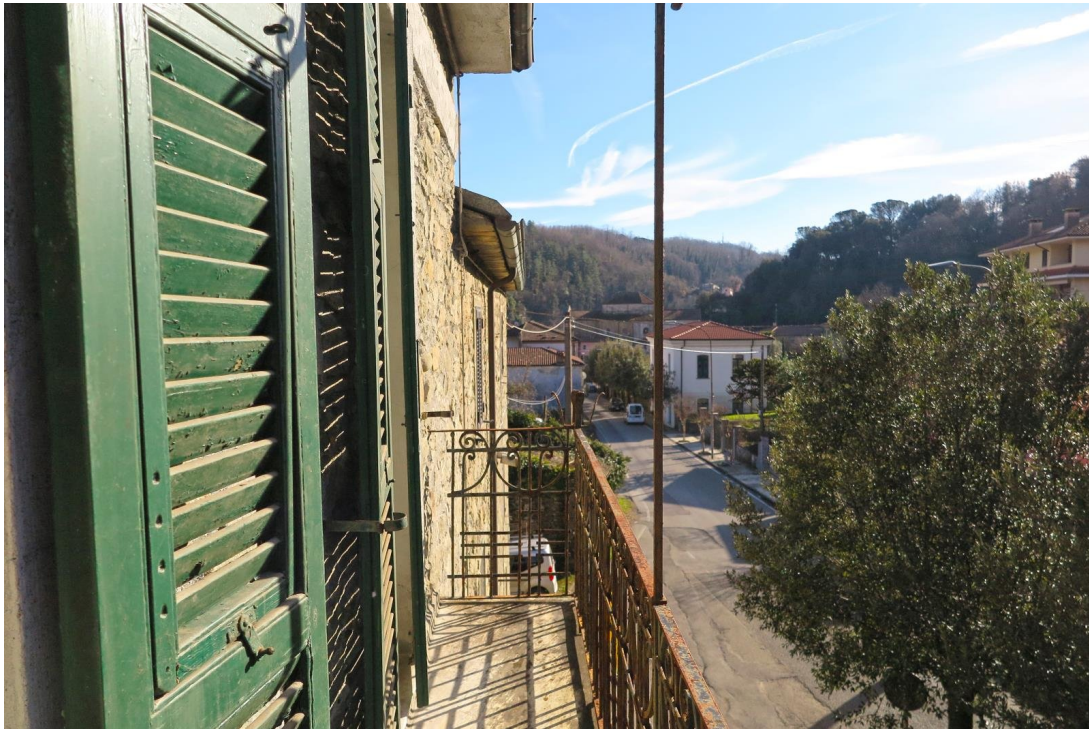

LUNIGIANA2000
real estate

Lunigiana2000 - Real Estate in Tuscany

Italy, 54021 Bagnone (MS) - Piazza Roma, 2 - Ph. +39 0187421400 | Mob. +39 3355383266
www.lunigiana2000.com - english.info@lunigiana2000.com