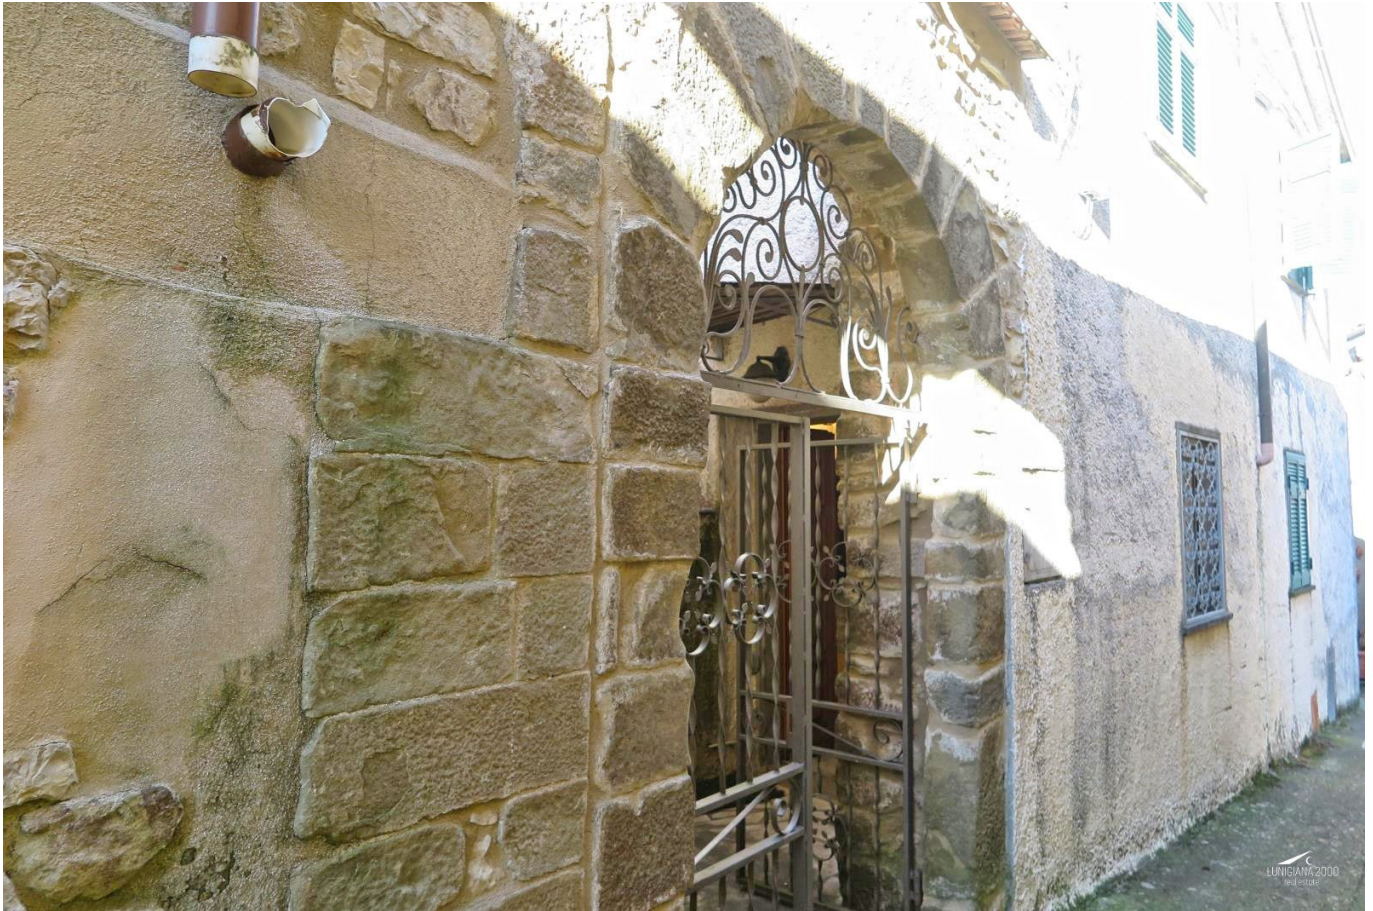

Typical village house

DESCRIPTION

Typical **village house** from ground to roof with large **terrace** and amazing panoramic views over the valley set in a charming hamlet at 450 meters above sea level.