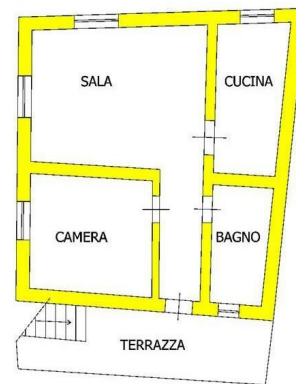

PIANO TERRA

PIANO PRIMO

LUNIGIANA 2000  
real estate

  
LUNIGIANA 2000  
real estate

**Lunigiana2000 - Real Estate in Tuscany**

**Italy, 54021 Bagnone (MS) - Piazza Roma, 2 - Ph. +39 0187421400 | Mob. +39 3355383266**  
**www.lunigiana2000.com - english.info@lunigiana2000.com**