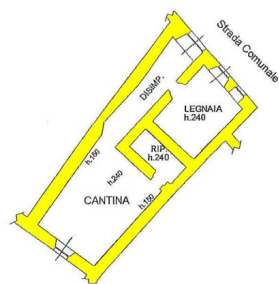

PIANO TERRA