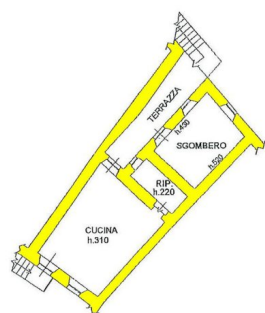

PIANO PRIMO