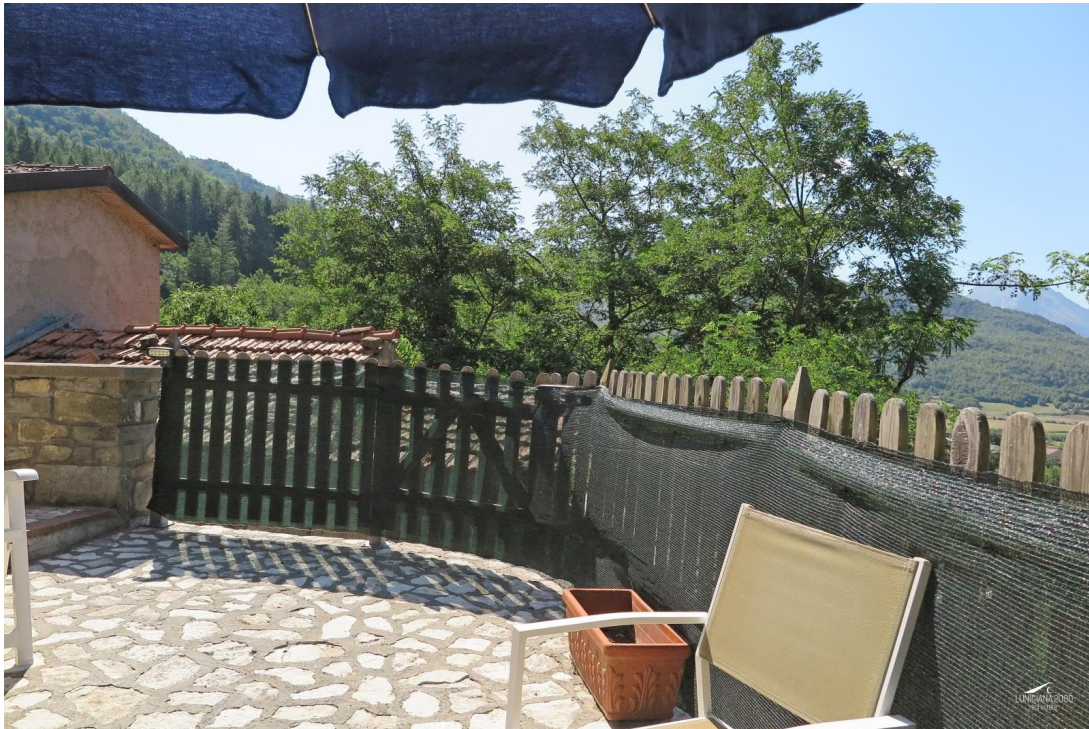

Lunigiana2000 - Real Estate in Tuscany
Italy, 54021 Bagnone (MS) - Piazza Roma, 2 - Ph. +39 0187421400 | Mob. +39 3355383266
www.lunigiana2000.com - english.info@lunigiana2000.com