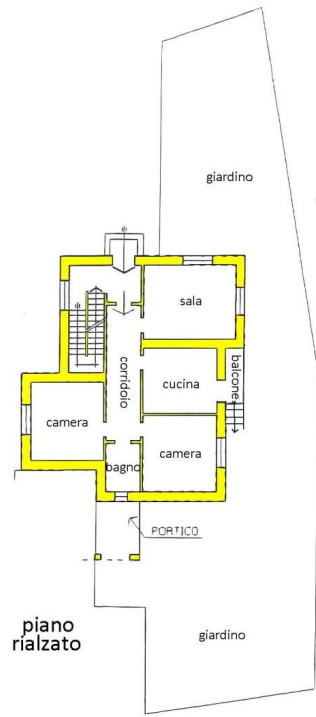

LUNIGIANA 2000
real estate

Lunigiana2000 - Real Estate in Tuscany

Italy, 54021 Bagnone (MS) - Piazza Roma, 2 - Ph. +39 0187421400 | Mob. +39 3355383266
www.lunigiana2000.com - english.info@lunigiana2000.com