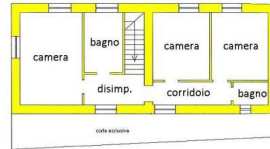

Piano primo