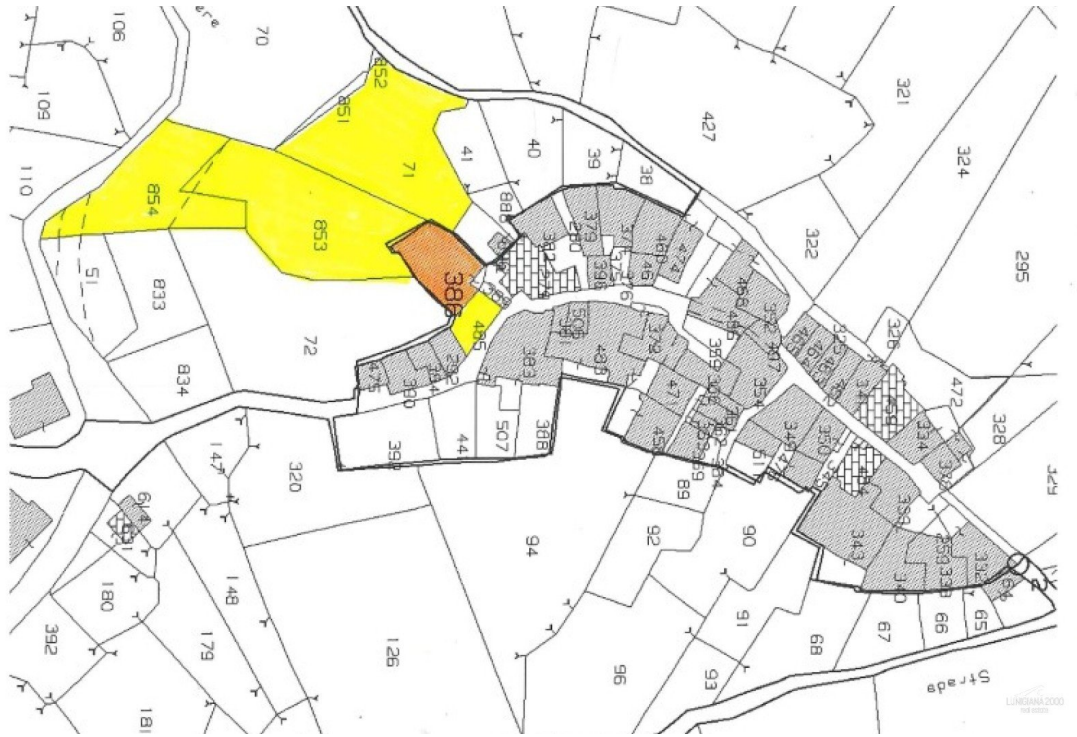

LINEIANA 2000
real estate