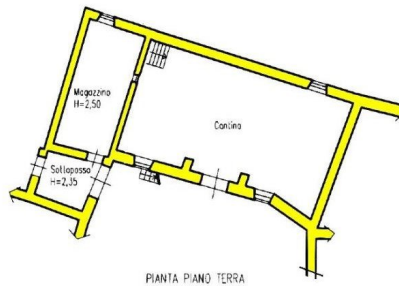

PIANTA PIANO TERRA