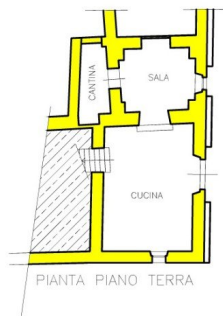

LUNIGIANA 2000
real estate

LUNIGIANA 2000
real estate

Lunigiana2000 - Real Estate in Tuscany

Italy, 54021 Bagnone (MS) - Piazza Roma, 2 - Ph. +39 0187421400 | Mob. +39 3355383266
www.lunigiana2000.com - english.info@lunigiana2000.com