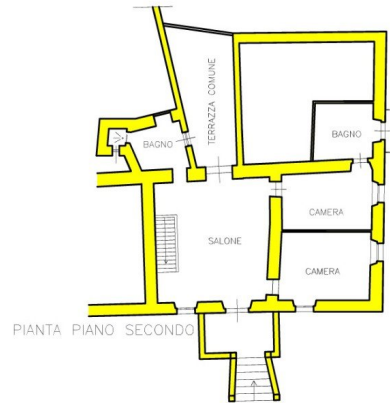

LUNIGIANA 2000
real estate

LUNIGIANA 2000
real estate

Lunigiana2000 - Real Estate in Tuscany

Italy, 54021 Bagnone (MS) - Piazza Roma, 2 - Ph. +39 0187421400 | Mob. +39 3355383266
www.lunigiana2000.com - english.info@lunigiana2000.com