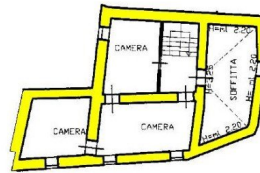

PIANO SEMINTERRATO 1

PIANO PRIMO  
H=ml 2.10

PIANO SEMINTERRATO 2  
H ml 2.50

PIANO TERRA  
H ml 2.25

LUNIGIANA 2000  
real estate

  
LUNIGIANA 2000  
real estate

Lunigiana2000 - Real Estate in Tuscany

Italy, 54021 Bagnone (MS) - Piazza Roma, 2 - Ph. +39 0187421400 | Mob. +39 3355383266  
www.lunigiana2000.com - english.info@lunigiana2000.com