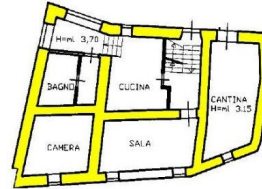

PIANO SEMINTERRATO 1

PIANO PRIMO  
H=ml 2.10

PIANO SEMINTERRATO 2  
H ml 2.50

PIANO TERRA  
H ml 2.25

LUNIGIANA 2000  
real estate

  
LUNIGIANA 2000  
real estate

Lunigiana2000 - Real Estate in Tuscany

Italy, 54021 Bagnone (MS) - Piazza Roma, 2 - Ph. +39 0187421400 | Mob. +39 3355383266  
www.lunigiana2000.com - english.info@lunigiana2000.com