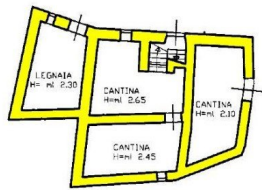

PIANO SEMINTERRATO 1

PIANO PRIMO  
H=ml 2.10

PIANO SEMINTERRATO 2  
H ml 2.50

PIANO TERRA  
H ml 2.25

LUNIGIANA 2000  
real estate

  
LUNIGIANA 2000  
real estate

Lunigiana2000 - Real Estate in Tuscany

Italy, 54021 Bagnone (MS) - Piazza Roma, 2 - Ph. +39 0187421400 | Mob. +39 3355383266  
www.lunigiana2000.com - english.info@lunigiana2000.com