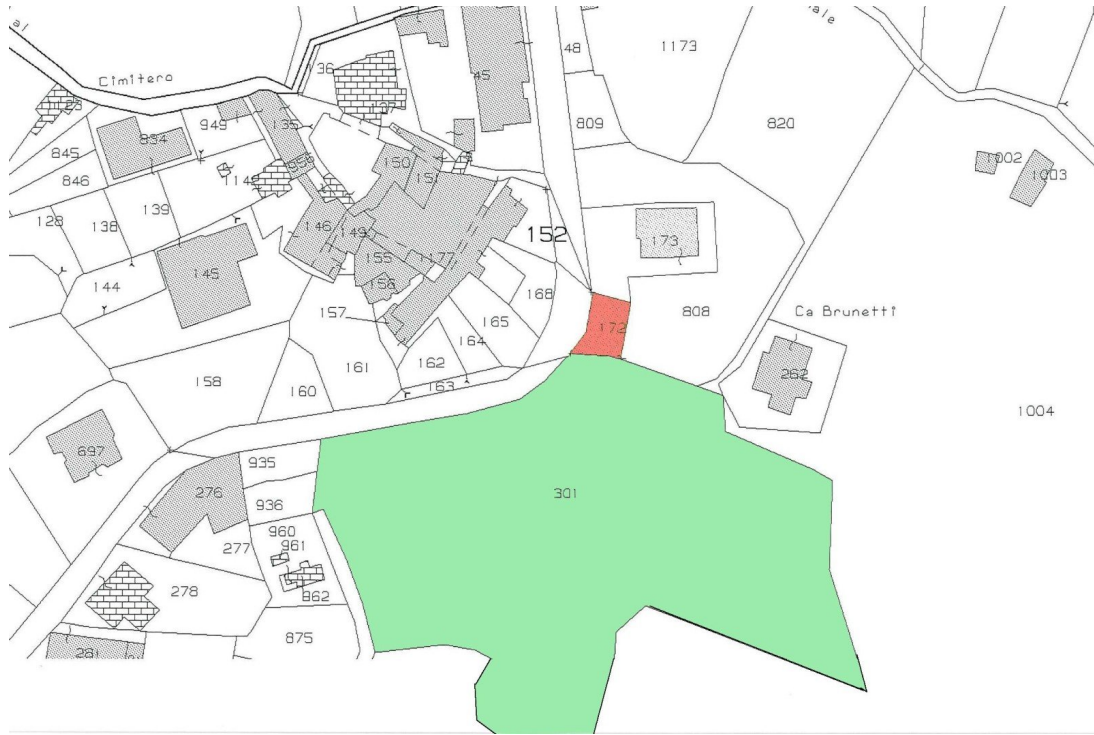

Lunigiana2000 - Real Estate in Tuscany

Italy, 54021 Bagnone (MS) - Piazza Roma, 2 - Ph. +39 0187421400 | Mob. +39 3355383266
www.lunigiana2000.com - english.info@lunigiana2000.com