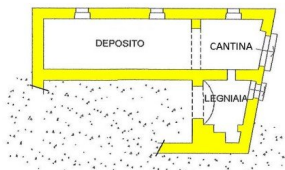

Lunigiana2000 - Real Estate in Tuscany

Italy, 54021 Bagnone (MS) - Piazza Roma, 2 - Ph. +39 0187421400 | Mob. +39 3355383266
www.lunigiana2000.com - english.info@lunigiana2000.com

PIANO SEMINTERRATO

PIANO PRIMO