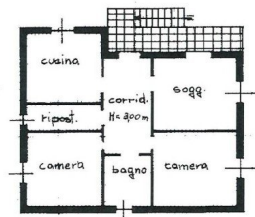

PIANO PRIMO