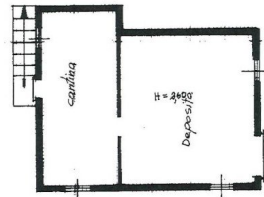

PIANO SEMINTERRATO