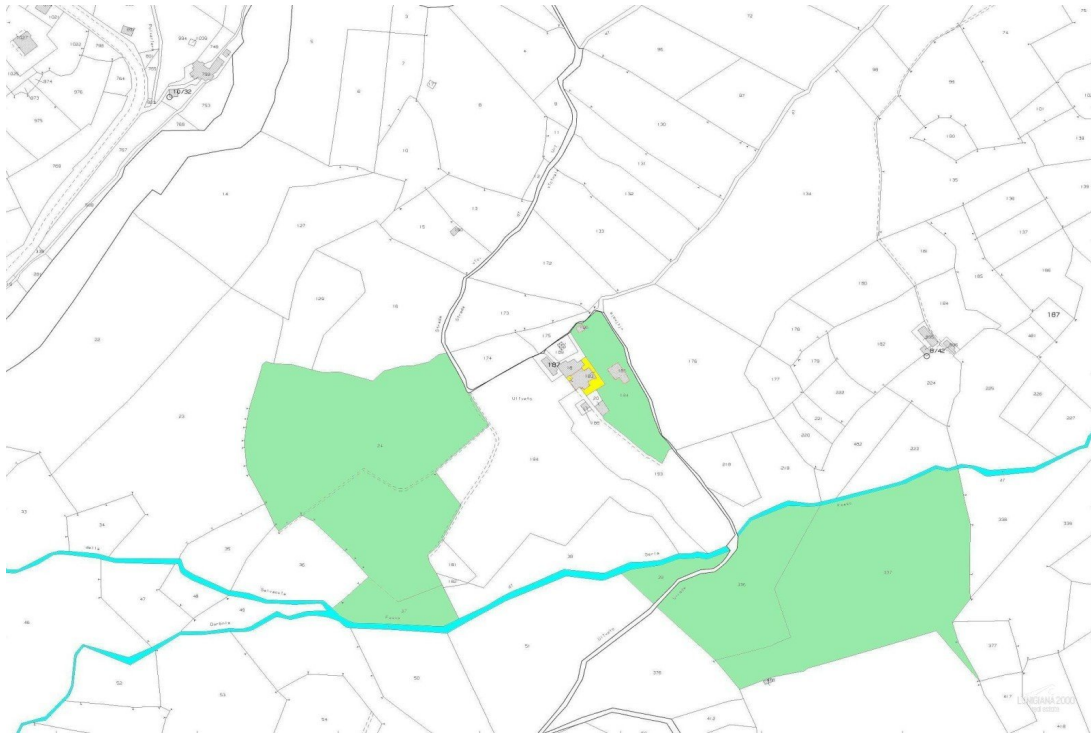

LUNIGIANA2000
real estate

Lunigiana2000 - Real Estate in Tuscany

Italy, 54021 Bagnone (MS) - Piazza Roma, 2 - Ph. +39 0187421400 | Mob. +39 3355383266
www.lunigiana2000.com - english.info@lunigiana2000.com