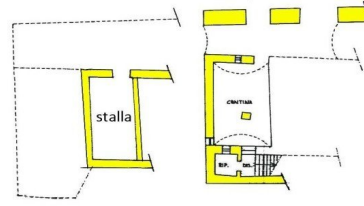

piano seminterrato

LUNIGIANA 2000
real estate