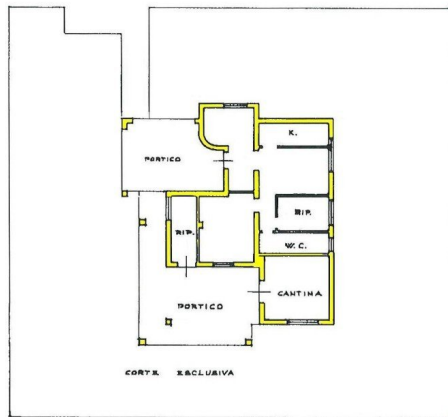

PIANO 4° SEMINTERRATO