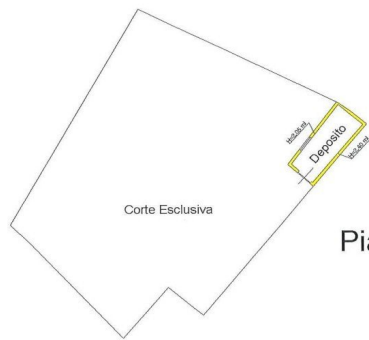

Piano Terra