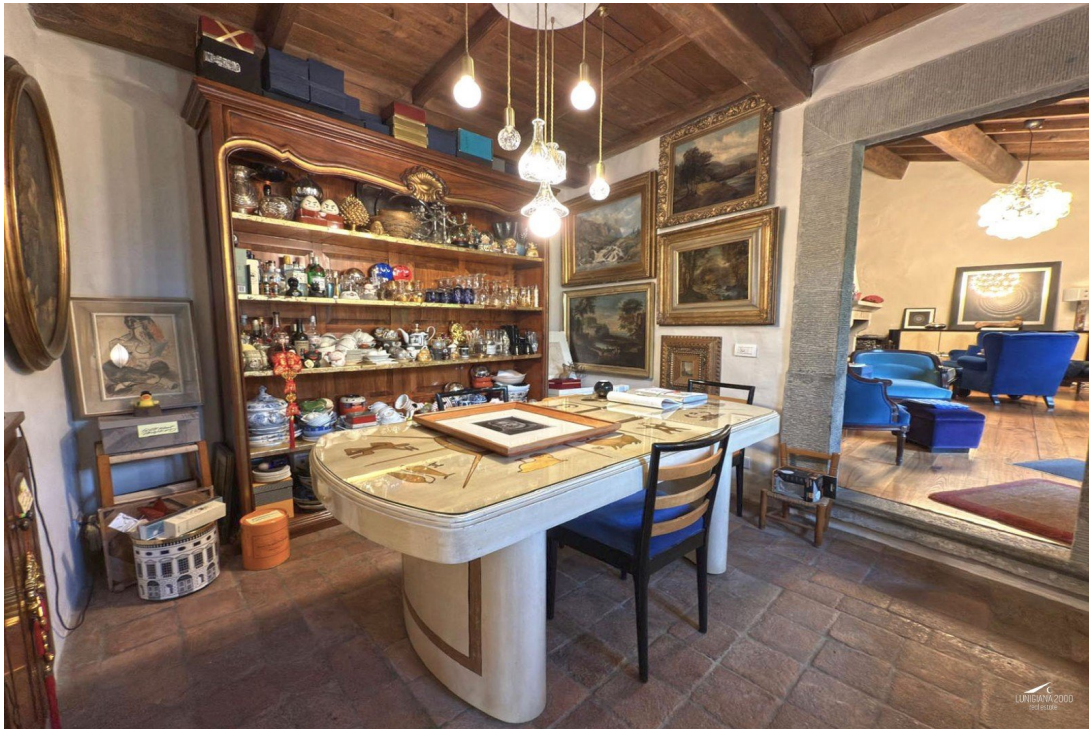

LUNIGIANA2000
real estate

Lunigiana2000 - Real Estate in Tuscany

Italy, 54021 Bagnone (MS) - Piazza Roma, 2 - Ph. +39 0187421400 | Mob. +39 3355383266
www.lunigiana2000.com - english.info@lunigiana2000.com