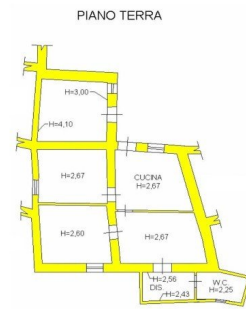

LUNIGIANA 2000
real estate