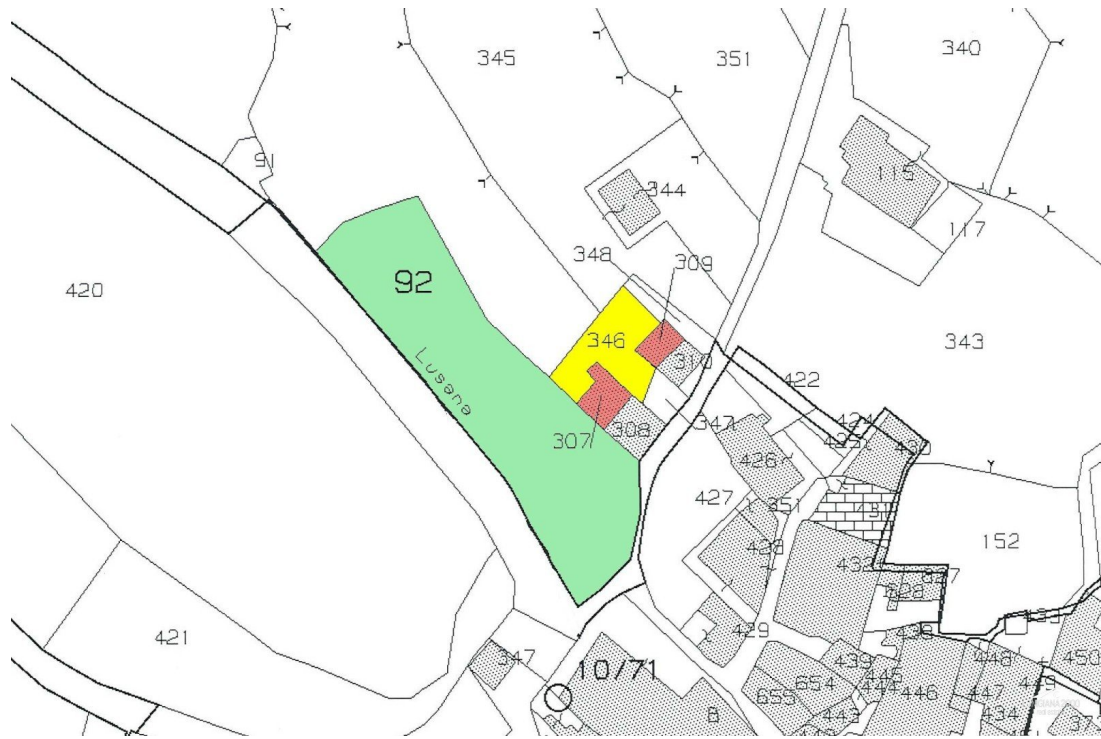

Lunigiana2000 - Real Estate in Tuscany

Italy, 54021 Bagnone (MS) - Piazza Roma, 2 - Ph. +39 0187421400 | Mob. +39 3355383266
www.lunigiana2000.com - english.info@lunigiana2000.com