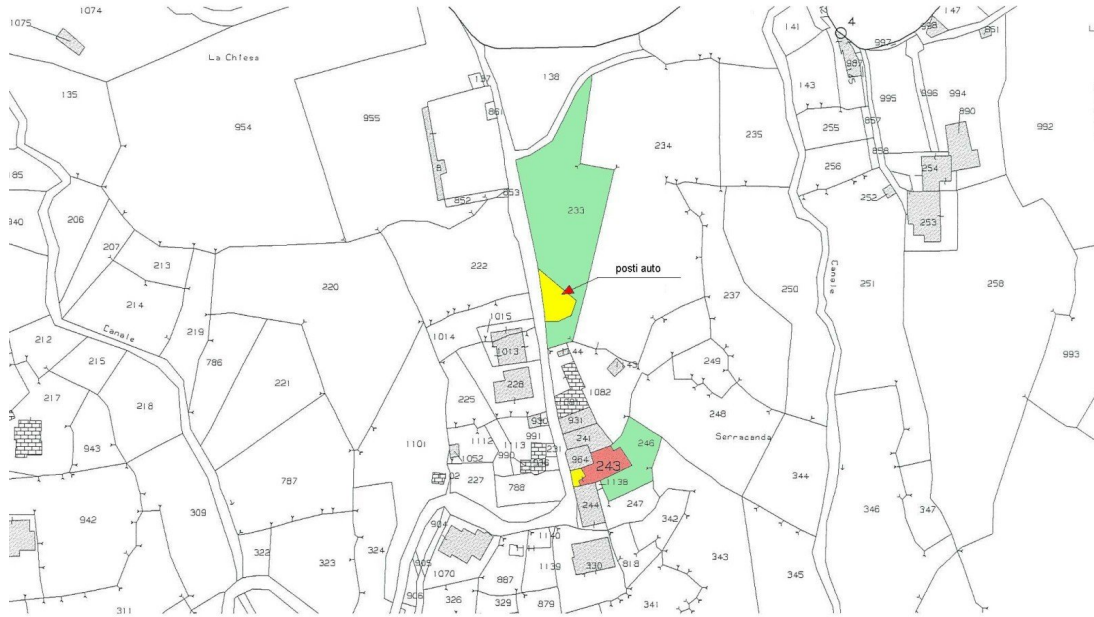

LUNIGIANA 2000
real estate

LUNIGIANA 2000
real estate

Lunigiana2000 - Real Estate in Tuscany

Italy, 54021 Bagnone (MS) - Piazza Roma, 2 - Ph. +39 0187421400 | Mob. +39 3355383266
www.lunigiana2000.com - english.info@lunigiana2000.com