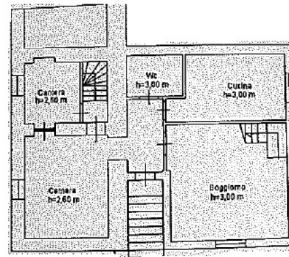

PIANO SEMINTERRATO

PIANO TERRA

PIANO PRIMO

Lunigiana2000 - Real Estate in Tuscany

Italy, 54021 Bagnone (MS) - Piazza Roma, 2 - Ph. +39 0187421400 | Mob. +39 3355383266

www.lunigiana2000.com - english.info@lunigiana2000.com