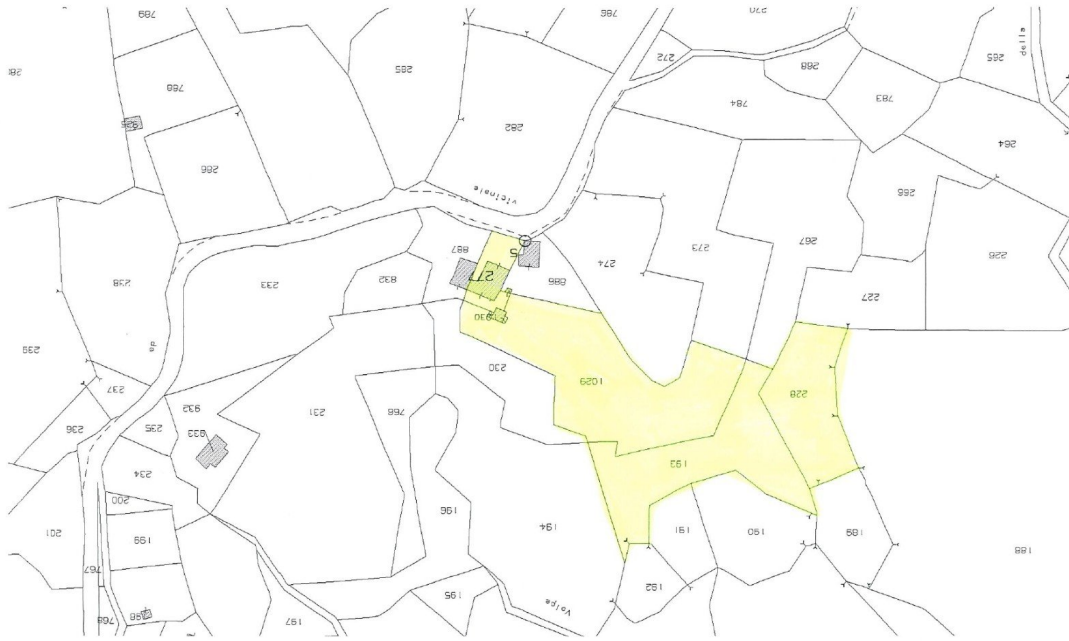

PIANO SEMINTERRATO

PIANO TERRA

PIANO PRIMO

Lunigiana2000 - Real Estate in Tuscany

Italy, 54021 Bagnone (MS) - Piazza Roma, 2 - Ph. +39 0187421400 | Mob. +39 3355383266

www.lunigiana2000.com - english.info@lunigiana2000.com