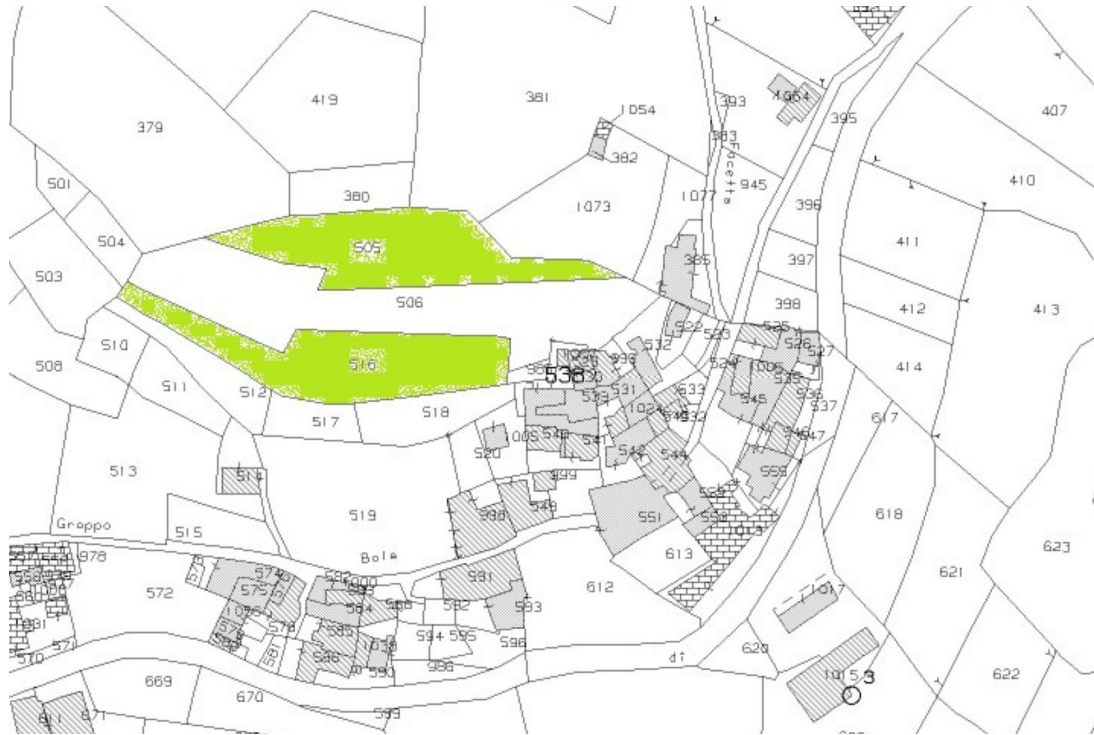

**Italy, 54021 Bagnone (MS) - Piazza Roma, 2 - Ph. +39 0187421400 | Mob. +39 3355383266
www.lunigiana2000.com - english.info@lunigiana2000.com**

PIANO TERRA

PIANO PRIMO

Lunigiana2000 - Real Estate in Tuscany