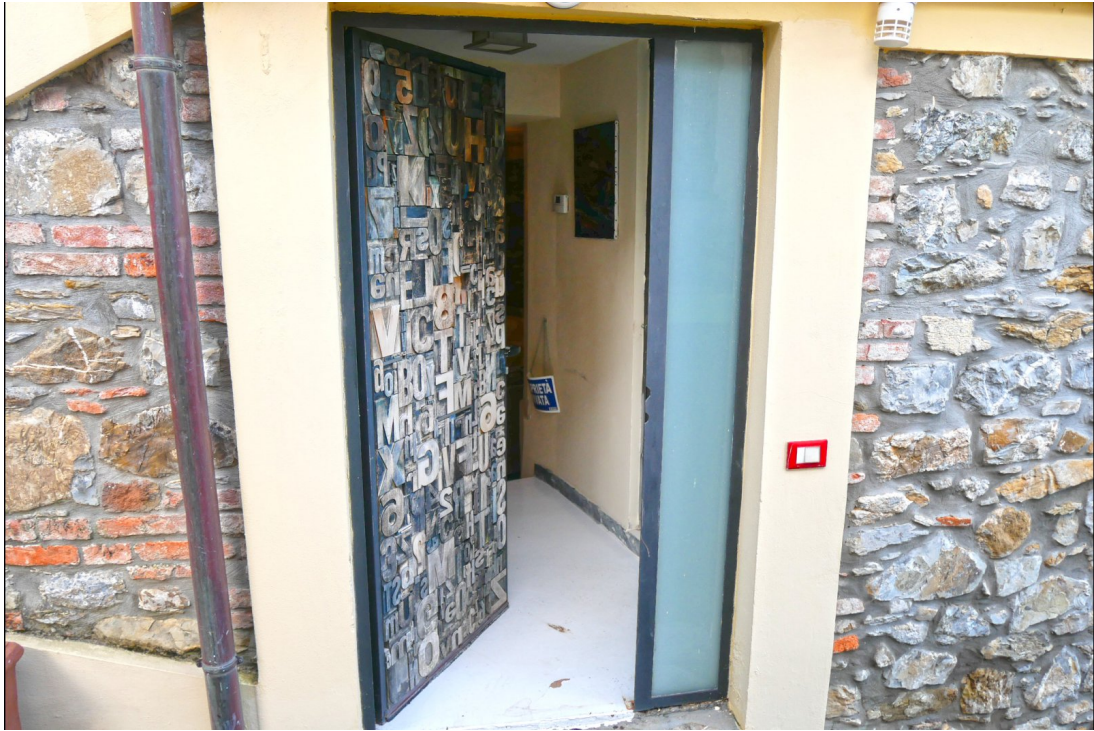

Lunigiana2000 - Real Estate in Tuscany
Italy, 54021 Bagnone (MS) - Piazza Roma, 2 - Ph. +39 0187421400 | Mob. +39 3355383266
www.lunigiana2000.com - english.info@lunigiana2000.com