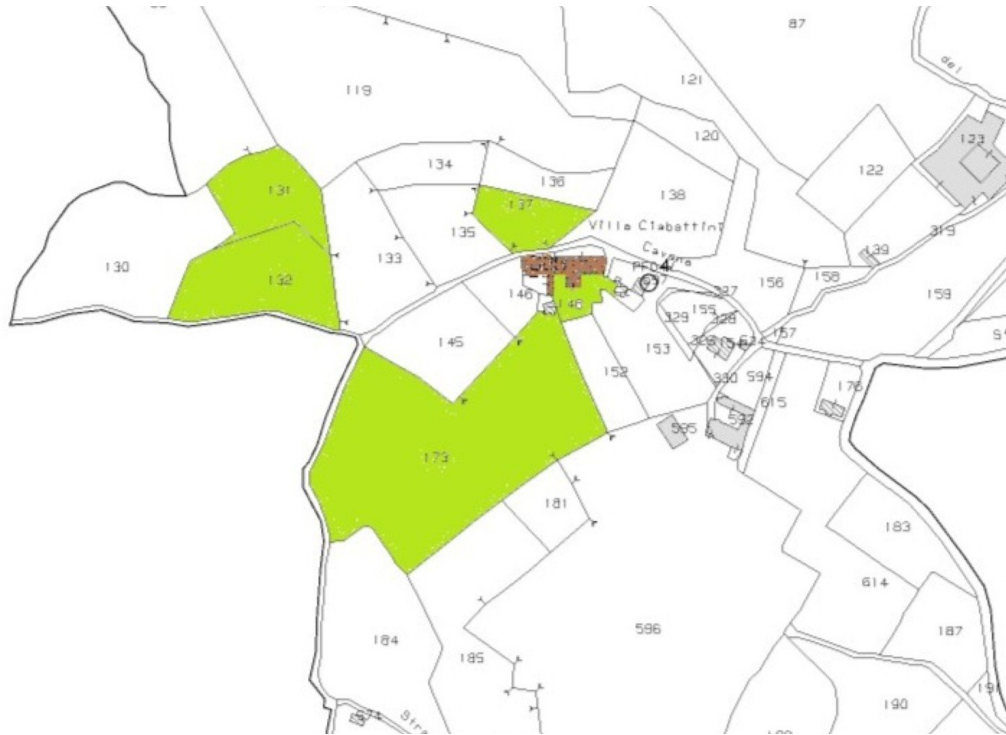

Lunigiana2000 - Real Estate in Tuscany

Italy, 54021 Bagnone (MS) - Piazza Roma, 2 - Ph. +39 0187421400 | Mob. +39 3355383266
www.lunigiana2000.com - english.info@lunigiana2000.com