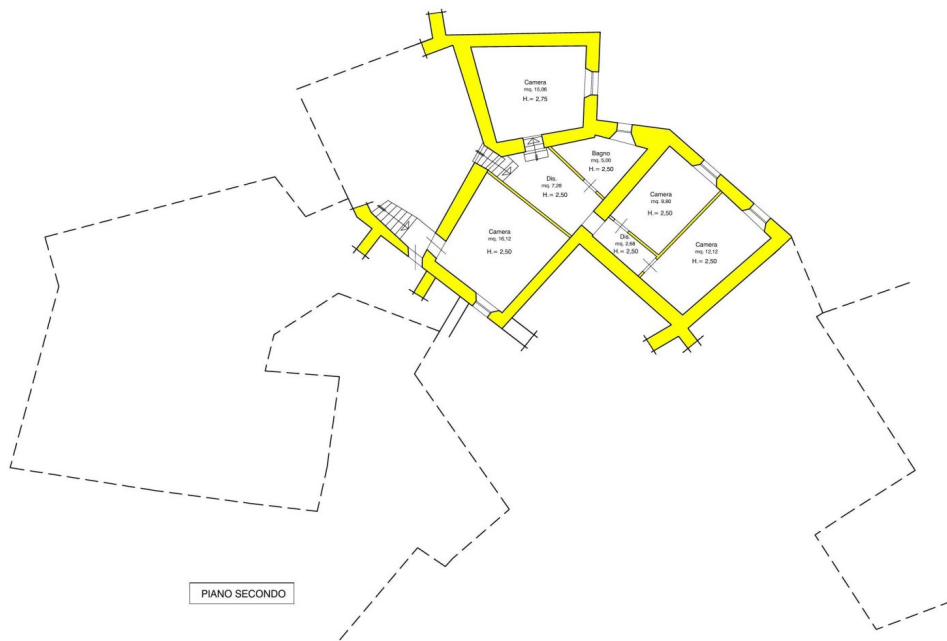

PIANO SEMINTERRATO

PIANO TERRA

**Lunigiana2000 - Real Estate in Tuscany**

**Italy, 54021 Bagnone (MS) - Piazza Roma, 2 - Ph. +39 0187421400 | Mob. +39 3355383266**  
**www.lunigiana2000.com - english.info@lunigiana2000.com**