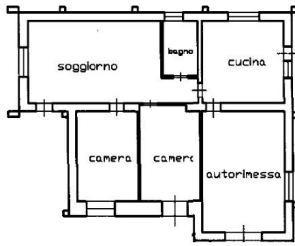

PIANO TERRA
H=ml 2.75