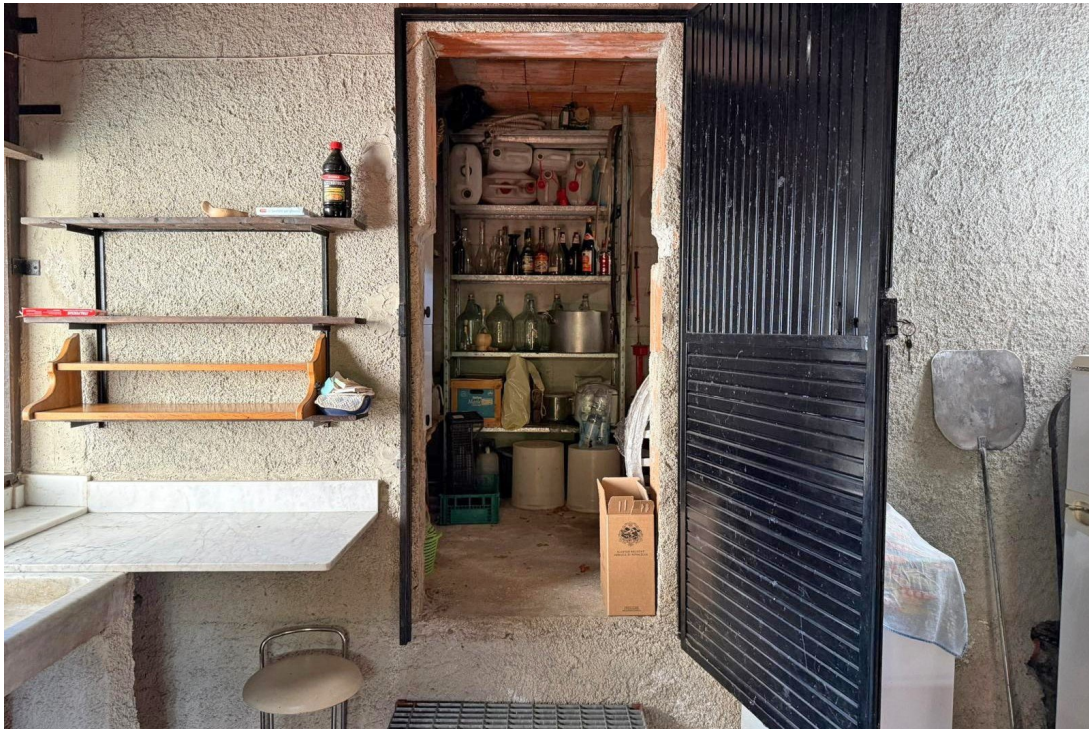

LUNIGIANA2000
real estate

Lunigiana2000 - Real Estate in Tuscany

Italy, 54021 Bagnone (MS) - Piazza Roma, 2 - Ph. +39 0187421400 | Mob. +39 3355383266
www.lunigiana2000.com - english.info@lunigiana2000.com