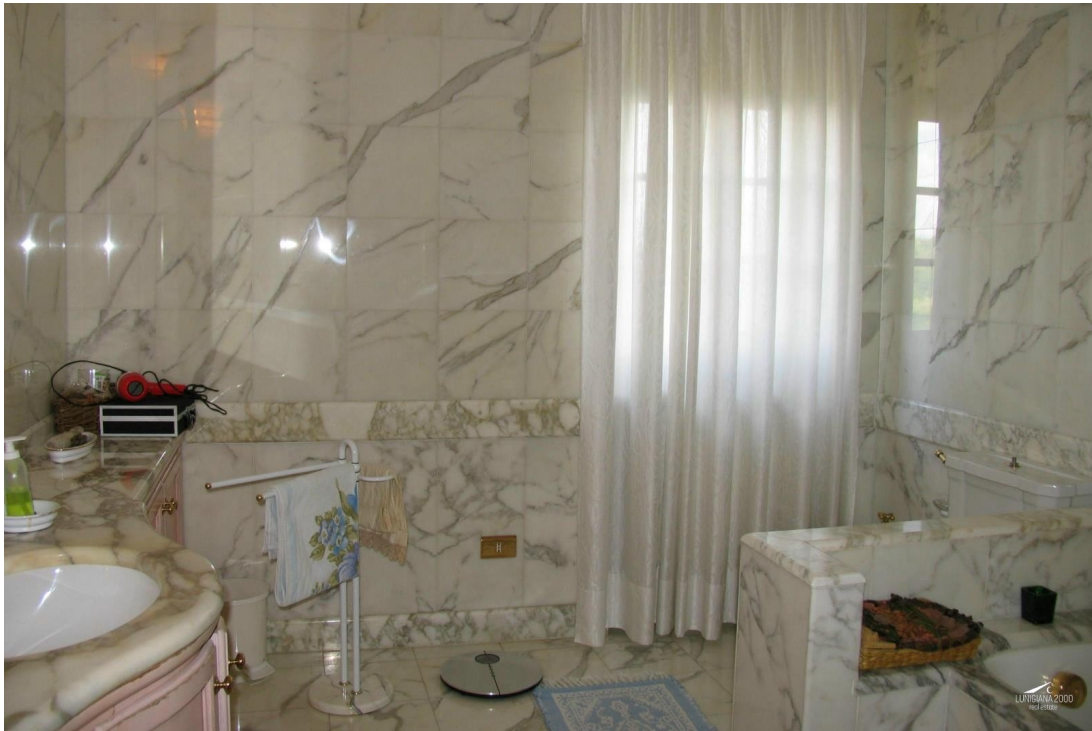

Lunigiana2000 - Real Estate in Tuscany
Italy, 54021 Bagnone (MS) - Piazza Roma, 2 - Ph. +39 0187421400 | Mob. +39 3355383266
www.lunigiana2000.com - english.info@lunigiana2000.com