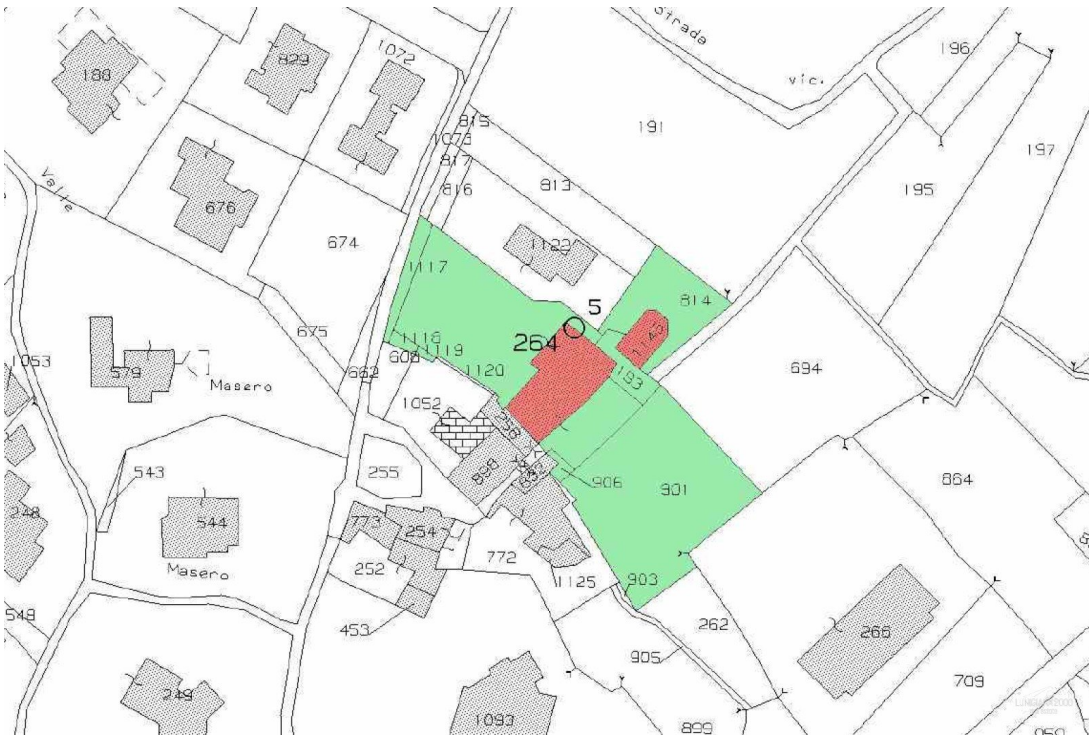

Lunigiana2000 - Real Estate in Tuscany
Italy, 54021 Bagnone (MS) - Piazza Roma, 2 - Ph. +39 0187421400 | Mob. +39 3355383266
www.lunigiana2000.com - english.info@lunigiana2000.com