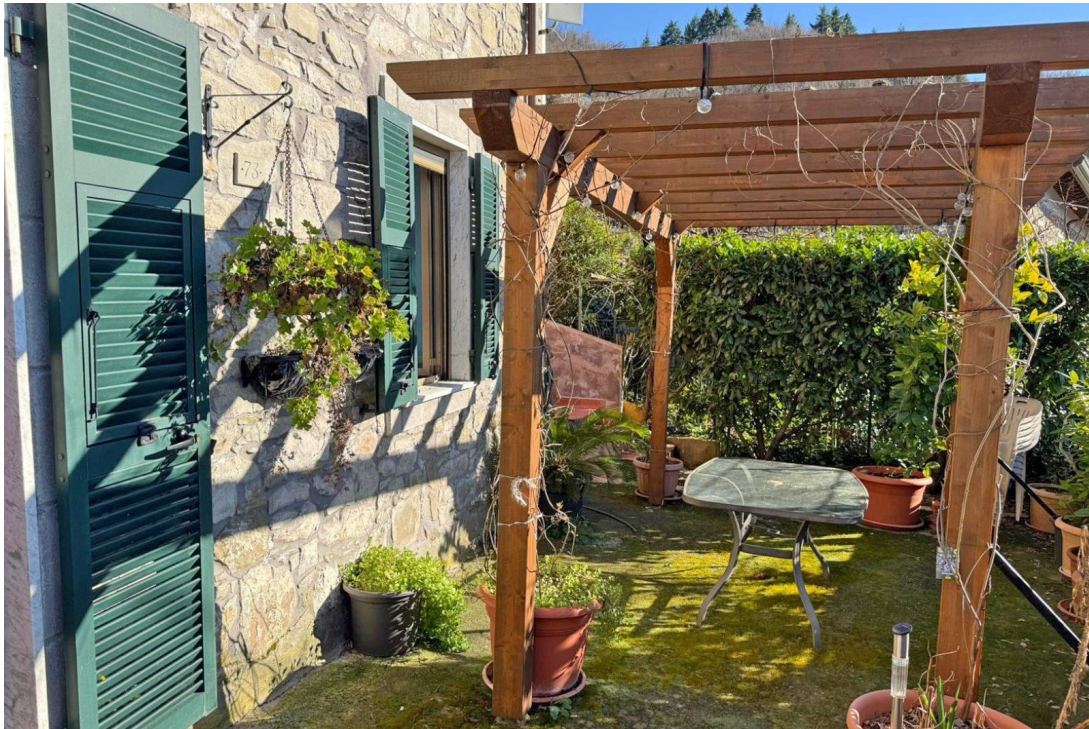

Lunigiana2000 - Real Estate in Tuscany

**Italy, 54021 Bagnone (MS) - Piazza Roma, 2 - Ph. +39 0187421400 | Mob. +39 3355383266
www.lunigiana2000.com - english.info@lunigiana2000.com**