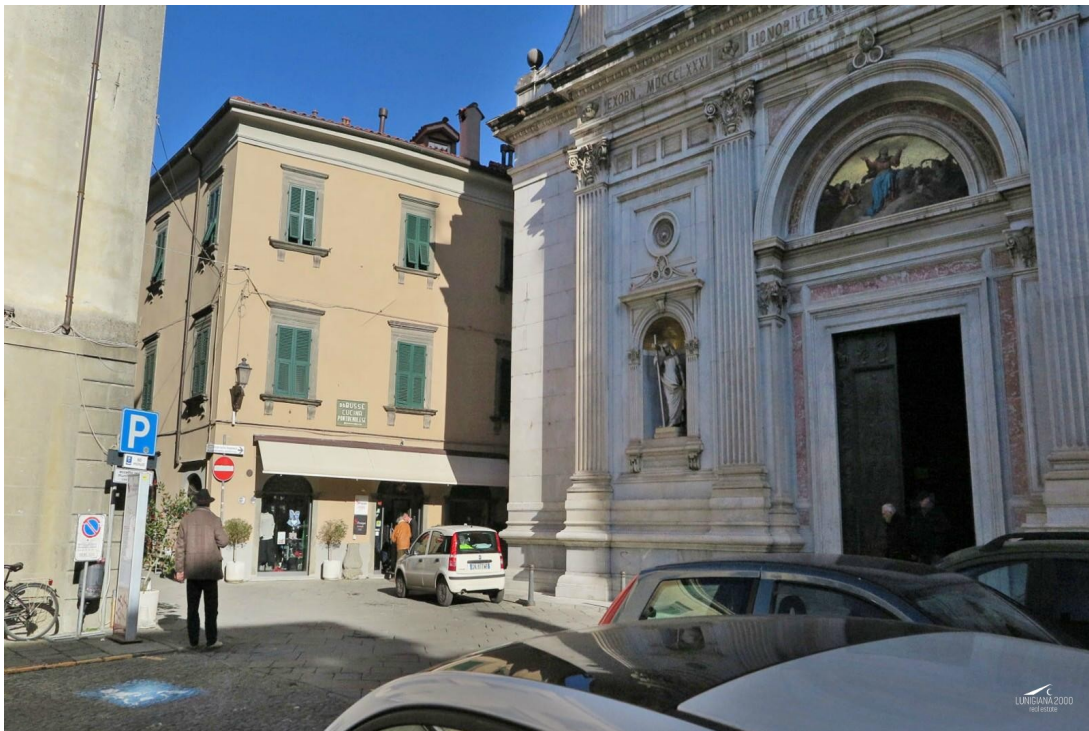

MESSAGES.PROPERTY_IMAGES

Lunigiana2000 - Real Estate in Tuscany
Italy, 54021 Bagnone (MS) - Piazza Roma, 2 - Ph. +39 0187421400 | Mob. +39 3355383266
www.lunigiana2000.com - english.info@lunigiana2000.com