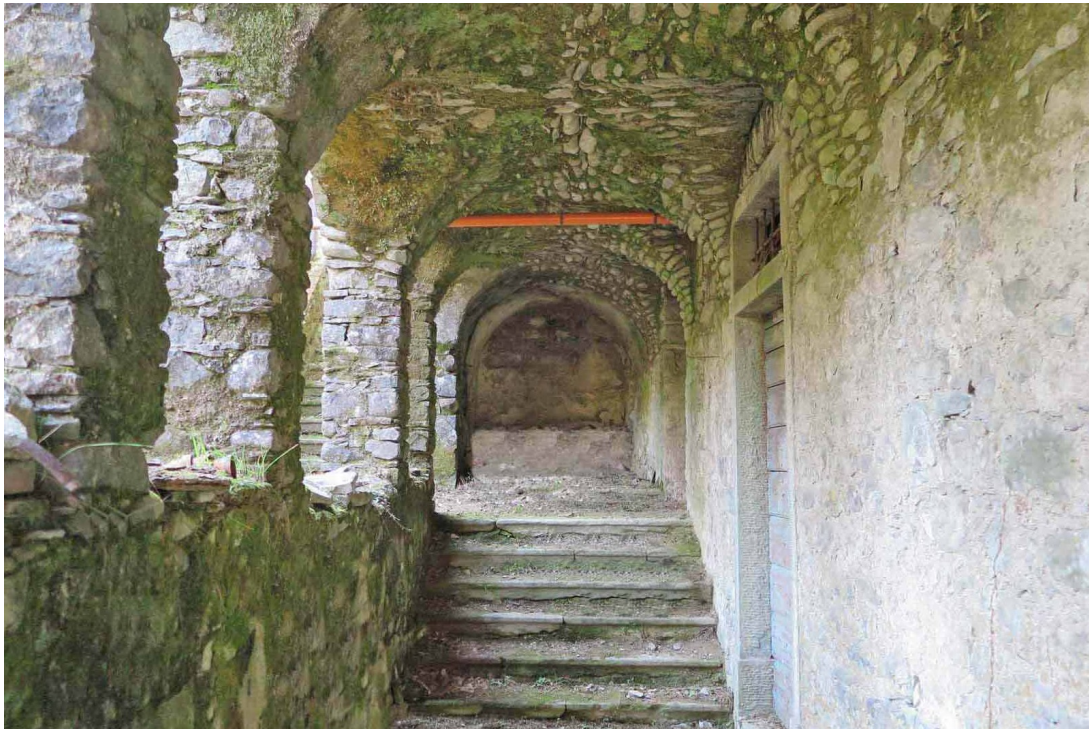

Lunigiana2000 - Real Estate in Tuscany
Italy, 54021 Bagnone (MS) - Piazza Roma, 2 - Ph. +39 0187421400 | Mob. +39 3355383266
www.lunigiana2000.com - english.info@lunigiana2000.com