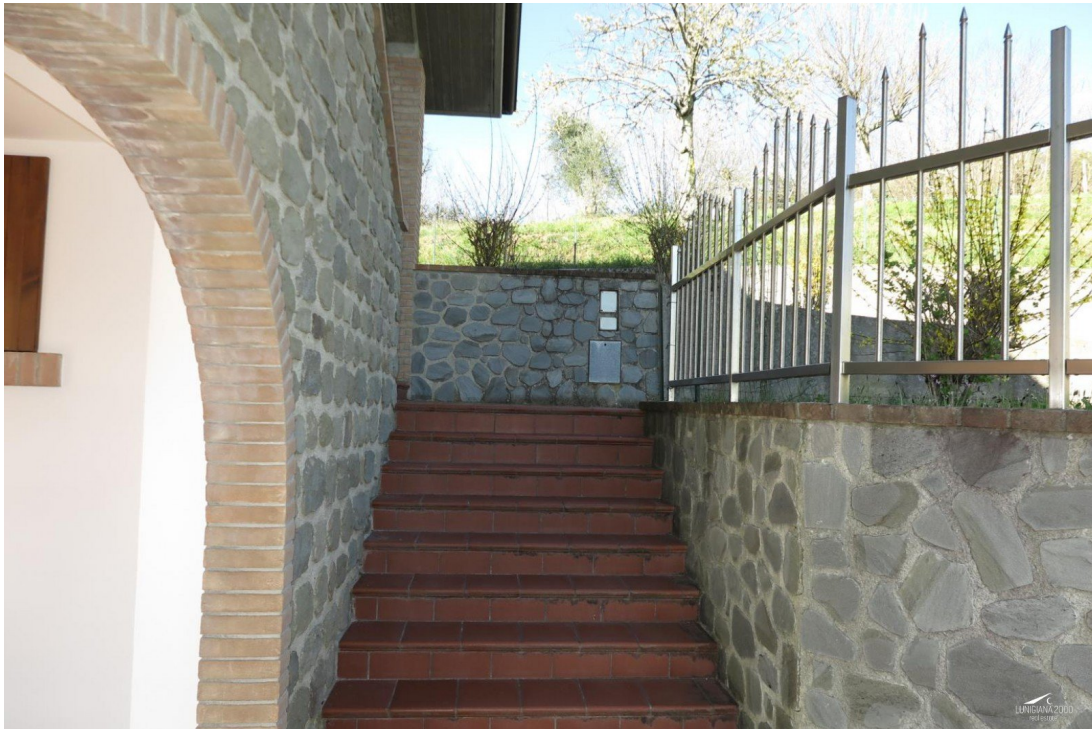

Lunigiana2000 - Real Estate in Tuscany
Italy, 54021 Bagnone (MS) - Piazza Roma, 2 - Ph. +39 0187421400 | Mob. +39 3355383266
www.lunigiana2000.com - english.info@lunigiana2000.com