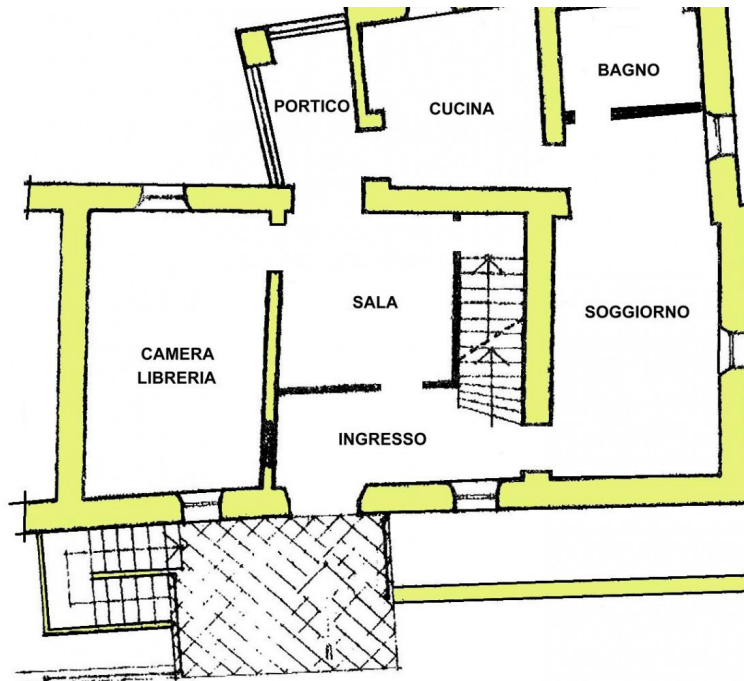

LUNIGIANA 2000
real estate

Lunigiana2000 - Real Estate in Tuscany

Italy, 54021 Bagnone (MS) - Piazza Roma, 2 - Ph. +39 0187421400 | Mob. +39 3355383266
www.lunigiana2000.com - english.info@lunigiana2000.com