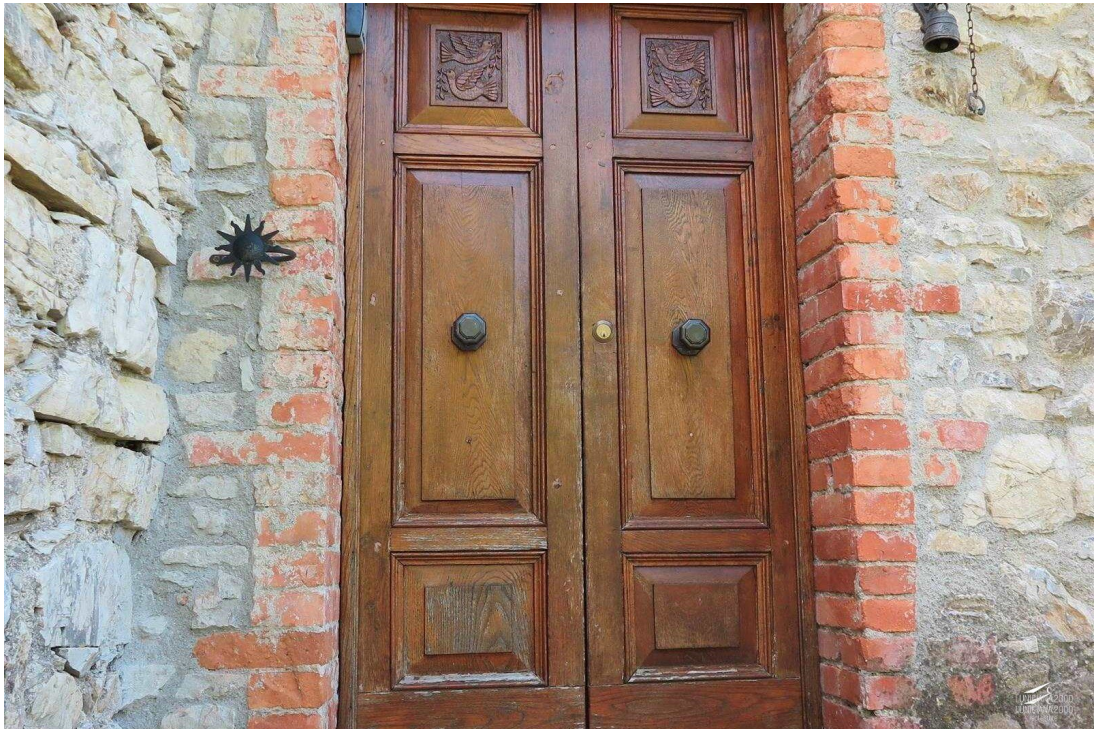

Lunigiana2000 - Real Estate in Tuscany
Italy, 54021 Bagnone (MS) - Piazza Roma, 2 - Ph. +39 0187421400 | Mob. +39 3355383266
www.lunigiana2000.com - english.info@lunigiana2000.com