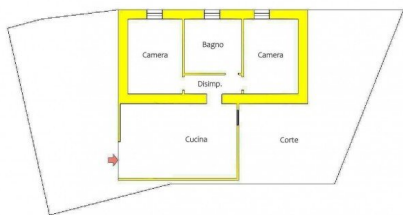

The property consists of **2 separate units**:

1. consisting of large kitchen with pellet stove, living room, bedroom, bathroom with shower on the ground floor; large room with exposed roof, bedroom with walk-in closet and bathroom with bathtub on the first floor accessible by internal staircase from the living room.
2. composed of entrance, kitchen with wood stove, hallway, two bedrooms and bathroom with

Italy, 54021 Bagnone (MS) - Piazza Roma, 2 - Ph. +39 0187421400 | Mob. +39 3355383266
www.lunigiana2000.com - english.info@lunigiana2000.com

LUNIGIANA 2000
real estate

PIANO SEMINTERRATO

PIANO PRIMO

LUNIGIANA 2000
real estate